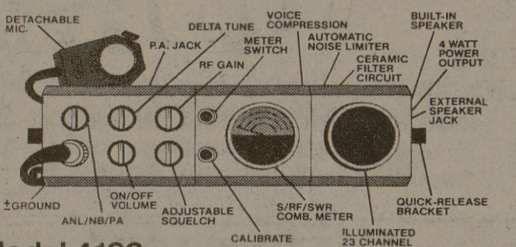

RECOTON CB 178

5" ALUMINUM PAGING SPEAKER — Swivel
Mount Bracket. 10' Cable. 3.5 mm Plug.
Reg. \$15.99 **SALE \$10⁹⁹**

PANASONIC RJ 3200

Channel CB with NB/ANL, Delta Tuning,
Volume Control, Squelch and Volume Con-
trol.
Reg. \$169.95
SPECIAL \$99⁹⁵

PANASONIC RJ 3100

Channel CB with Delta Tuning, ANL,
Volume and Squelch.
Reg. \$139.95 **SALE \$79⁹⁵**

Craig Model 4103
23-Channel CB with Delta Tune, RF Gain,
ANL/NB, Squelch, Built-In SWR.
Reg. \$199.95 **SALE \$109⁹⁵**

RYSTL AH 808V HEADPHONE

With extra large oval speakers. Individual volume
controls — Adjustable headband.
Reg. \$24.95 **SALE \$18⁹⁵**

RYSTL SH 803A HEADPHONE

With individual volume control. Adjustable Headband
— 10" Cord.
Reg. \$17.95 **SALE \$12⁹⁵**