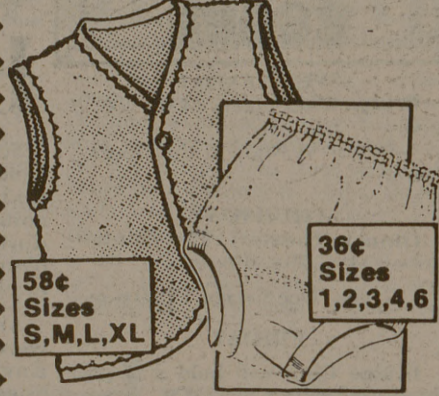

WASHCLOTHS

Our Reg. 97¢

5, all cotton wash cloths, each 11"x11" in size.

PONYTAIL HOLDERS

Our Reg. \$1 Card 2 for 97¢

Twin-bead ponytail holders on braided elastic. 3 to 4 on card.

INFANTS' WEAR

Diaper Shirt Terry Pants

58¢ 36¢

Our Reg. 72¢ Our Reg. 44¢
Cotton terry. White cotton.

PEANUT CANDY

Our Reg. 78¢

A real treat...Planters® old-fashioned peanut candy. 12-oz.* can. *Net wt.

12-PACK THREAD

46¢

12 spools, 35 yds. each, spun polyester thread for all fabrics.

Kmart

WED., THURS., FRI., SAT.

OPEN DAILY 9:30-9:30 CLOSED SUN.

MID-SUMMER SALE

PRESTO WASTE BASKET LINERS

Reg. 97¢ 77¢

20 bags 22"x2'

STEREO ALBUMS