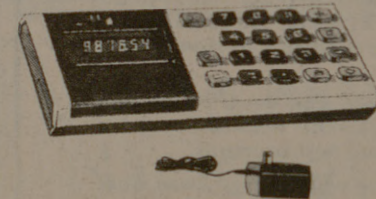

## Cross Pen and Pencil Set

Handsome chrome ball point pen and cartridge lead pencil make writing a pleasure. Both refillable. Gift boxed. 50001.

**\$999**

## Casio Mini Pocket Calculator

Double display system for 12 digit answers, bright green read-out, automatic constant, full floating decimal. AC/battery operation. Includes AC adaptor, carry case. 606/607.