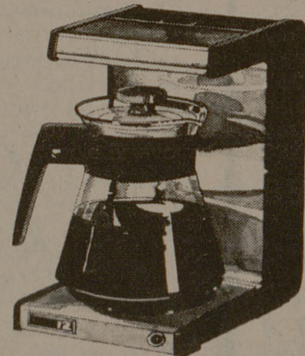

## Rival 3½ Quart Crock-Pot® Stoneware Electric Cooker

Simmers food for hours — while you're away. Tender-cooks even economical cuts of meat. Low 70/140 watts heat side, not bottom. 150 recipes. Flame or Avocado. 3100.

## Norelco 12 Cup Automatic Drip Coffee Maker

Brews flavorful coffee in minutes without boiling or perking. Automatically regulates temperature and brewing time. Keeps coffee at perfect serving temperature. 60 oz. glass container. HD5135.