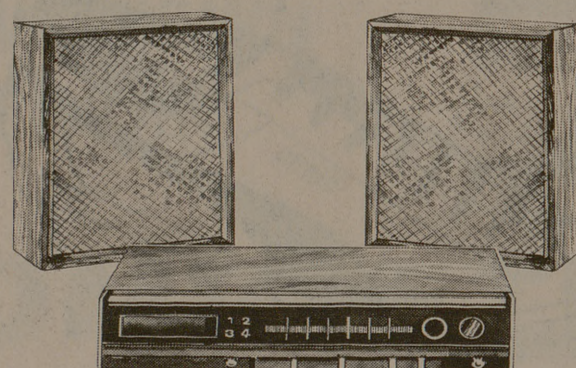

ERC AM/FM Stereo Receiver and 8-Track Stereo Player

Slide lever controls for bass, treble, balance and volume. Automatic and manual channel selector. 8-track indicator lights. Headphone, phono jacks. Plus 2 wide range speakers. 8TR-5100.

$5990

Hitachi 12-inch* B/W Portable TV

100% transistorized solid-state chassis. Memory fine tuning on VHF, automatic gain control, power regulator and noise eliminator circuits. Low power consumption. 2 yr. parts warranty, 1 yr. carry in service. P-03.