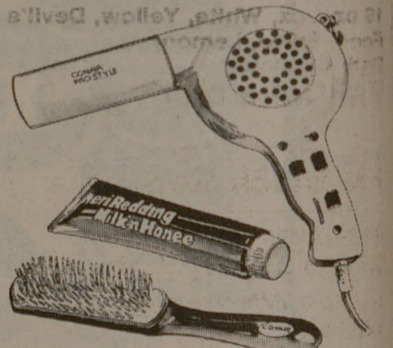

## The Shower Massage by Water Pik® Hand Held Style

Delivers pulsating bursts to stimulate, soothe and massage your body every time you shower. Adjustable settings for shower spray, massage, or spray/massage combinations. SM-3.