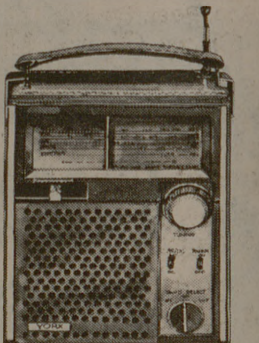

## GE Deluxe Can Opener

Features "hands free" operation — position can, press lever, let go. It shuts off automatically. Easy-to-clean. Handy cord storage. Harvest gold or avocado. EC32.

**\$899**

## Soundesign Stereo Headphones

Cushioned earpads, adjustable headband and individual volume controls for music as you like it. 338.

**\$690**

## Yorx AM/FM/VHF Portable Radio

Hear AM, FM or tune in VHF for instant weather reports, police calls, and aircraft transmission. Slide volume control, rotary band selector switch, AC/DC and power on/off slide switches. Telescoping and built-in ferrite rod antennas. Strap handle, earphone and jack. P3800.