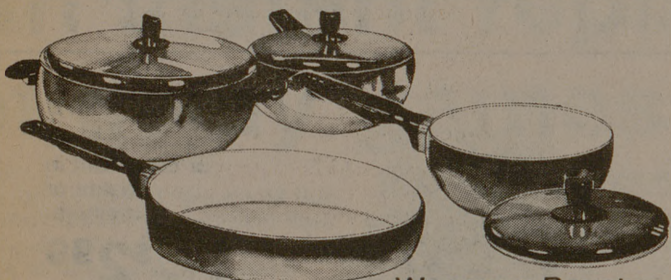

Wearever Bounty 7-Piece Aluminum Cookware Set

Even-heating aluminum, easy-clean Teflon® interior, oven-safe handles. 1½ and 2 qt. covered saucepans, 5 qt. covered Dutch oven, 10" frying pan. Gold, chocolate. 32527.

$1499

Mirro Aluminum Whistling Kettle

When water boils — it whistles. Flip-cap for easy pouring. 2½ quart capacity. Nutmeg, avocado, harvest gold.