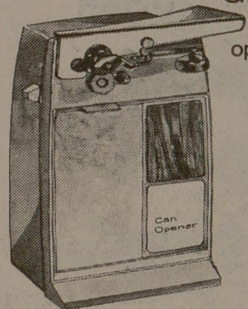

## Wearever Aluminum Square Griddle

Aluminum for even heat, white Teflon® interior for no-scrape cleaning. Porcelain exterior, heat-resistant handle. 10½" square. Harvest gold or avocado.

**\$399**

## GE Deluxe Can Opener

Features "hands free" operation — position can, press lever, let go. It shuts off automatically. Easy-to-clean. Handy cord storage. Harvest gold or avocado. EC32.

**\$899**