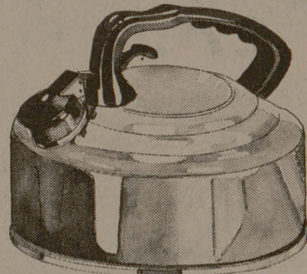

## Wearever Bounty 7-Piece Aluminum Cookware Set

Even-heating aluminum, easy-clean Teflon® interior, oven-safe handles. 1½ and 2 qt. covered saucepans, 5 qt. covered Dutch oven, 10" frying pan. Gold, chocolate. 32527.

## Mirro Aluminum Whistling Kettle

When water boils — it whistles. Flip-cap for easy pouring. 2½ quart capacity. Nutmeg, avocado, harvest gold.

**\$199**