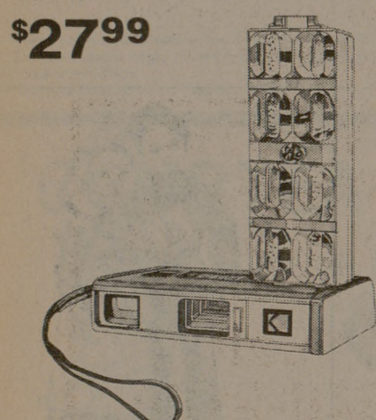

Kodak Tele-Instamatic™ 608 Camera Outfit

Mini instant-loading camera shoots normal snapshots and slides. Or flick to telephoto and subject appears closer. Accepts new flipflash. Film and 8 shot flipflash included.

$2799

Polaroid Super Shooter Land Camera

So versatile! It uses 6 different kinds of instant film. And so convenient with built-in flash and automatic exposure control.