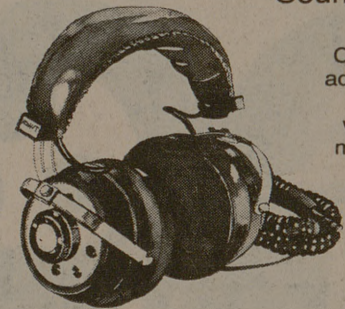

## GE Deluxe Can Opener

Features "hands free" operation — position can, press lever, let go. It shuts off automatically. Easy-to-clean. Handy cord storage. Harvest gold or avocado. EC32.

**\$899**

## Soundesign Stereo Headphones

Cushioned earpads, adjustable headband and individual volume controls for music as you like it. 338.

**\$690**