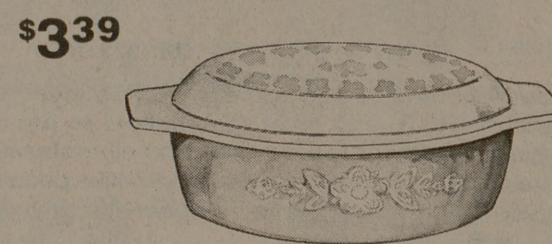

each **\$299**

## GE 2-Slice Automatic Toaster

High pop-up lift for toast and "toaster variety" foods with controls for each. Swing-open crumb tray. Colored panels/chrome. T86.

**\$1469\***

\*Ask at store about \$2.00 rebate offer directly from manufacturer.

## 1½ Quart Pyrex Covered Casserole

So versatile. Use it in the freezer, in the oven, on the table! Delightfully decorated. Choose Spring Blossom Green or Butterfly Gold patterns.

**\$339**