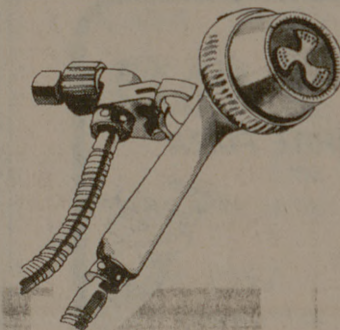

Conair Pro-Style 1050 Watt Pistol Dryer

1050 watts of quick drying power, 4 temperatures and high air velocity. Styling nozzle plus professional hair brush and Jheri Redding Shampoo as bonus. R0605.