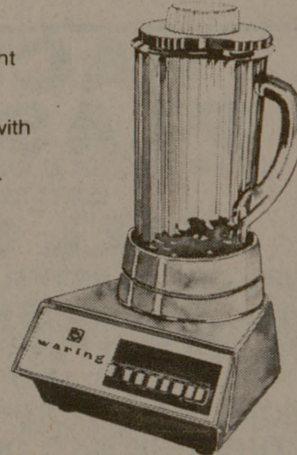

Waring 7-Speed Blender

750 watt motor provides 7 different speeds. Features 5-cup glass jar, 2 piece flexigrip lid with measuring cup, recipe book. 75-2.

$1499

Cross Pen and Pencil Set

Handsome chrome ball point pen and cartridge lead pencil make writing a pleasure. Both refillable. Gift boxed. 50001.

$999

Casio Mini Pocket Calculator

Double display system for 12 digit answers, bright green read-out, automatic constant, full floating decimal. AC/battery operation. Includes AC adaptor, carry case. 606/607.