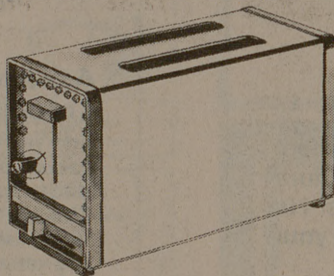

## Wearever Bounty Aluminum Frying Pans

Choose the 8" sauteing or the 10" frying pan. Both are rugged, even-heating aluminum with Teflon® interiors for matchless cleaning. Oven safe handles. Avocado or harvest gold porcelain.

## GE 2-Slice Automatic Toaster

High pop-up lift for toast and "toaster variety" foods with controls for each. Swing-open crumb tray. Colored panels/chrome. T86.

**\$1469\***

\*Ask at store about \$2.00 rebate offer directly from manufacturer.