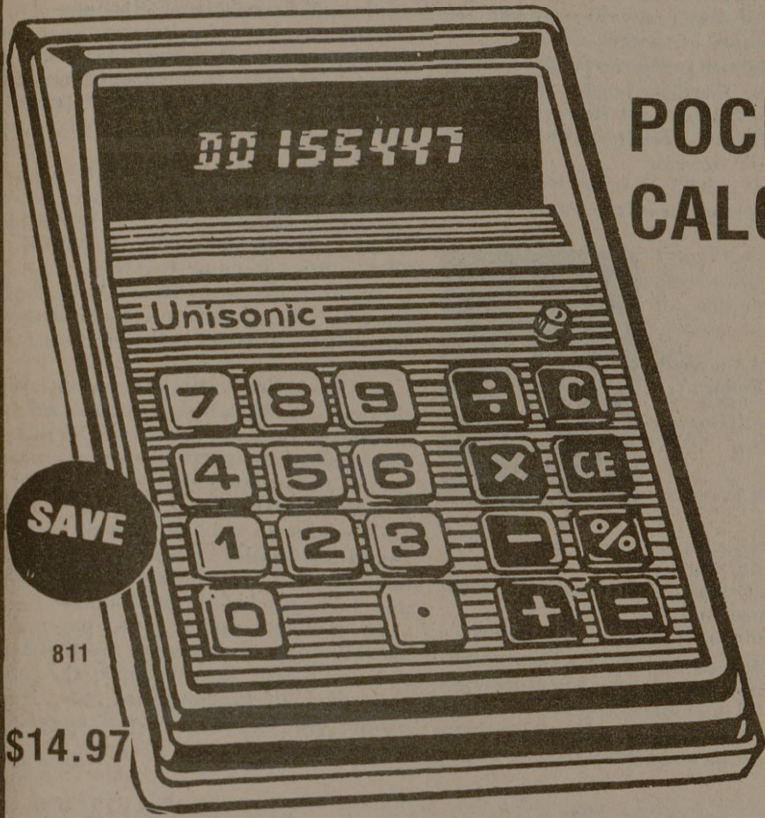

HERE'S PROOF!

YOU SAVE AT

OPEN DAILY 9:30-9:30;
CLOSED SUNDAY

WED., THURS., FRI.,
SAT.

Now...
3 Ways to
Charge-It
at K mart

POCKET CALCULATOR

Model 811

14⁹⁷

- 8 digit
- 4-function
- floating decimal
- % key
- large tube display

DELUXE MINI POCKET CALCULATOR

32⁹⁶

- square root
- squaring
- reciprocal
- % key

MINI-SLIDE RULE CALCULATOR

24⁹⁶

- square root
- squaring
- floating decimal
- large tube display
- % key

DELUXE MINI MEMORY CALCULATOR

24⁹⁶

- 8-digit memory
- floating decimal
- percent

SCIENTIFIC CALCULATOR

46⁹⁶

- trig functions
- square root
- much more

WIDE-VISION BINOCULARS FOR EVERY USE

24⁹⁷
8x35
ZWCF

Our Reg. 29.88. Wide-vision binoculars with coated optics. Night vision adapted.

28⁹⁷
8x35
BWCF

Our Reg. 36.88. Extra-wide 11 degree angle binoculars with fast center-focusing. Save!

14⁹⁷
7x35

Our Reg. 29.88. Binoculars with coated optics and wide-angle 11 degree vision.

Both take big 3 1/2 x 4 1/2" pictures or slides and use 110 film.

Savings on Minolta® Quality Cameras!

POCKET PAK®
40
$34⁹⁷

2-position focus for close-up/distance. CDS electric eye for automatic exposure.

POCKET PAK®
60
$49⁹⁷

Easy scale focus. Electronic shutter and electric eye for great shots every time.

POCKET CAMERA

Sensor LED 110 camera with wrist strap, cube, extender, Focal® 110/12 color print film.

14⁹⁷

40x40" MOVIE SCREEN

Bright lenticular screen.
50x50" screen 14.47

9⁸⁸

PROJECTOR TABLE

Brass legs, simulated woodgrain finish top. Folds to store.

9⁸⁸

SUPER MOVIE EDITOR®

Bright-viewing super-size screen. With splicer. Save!

36⁶⁶

SLIDE SORTER

Our Reg. 7.68
3 Days Only **6²²**

Sorter holds 21 slides, file holds 750.

SUPER SLIDE SORTER

Holds 80 slides. Ideal for sorting and editing.

7⁷⁷

FULL COLOR WALLET PHOTOS