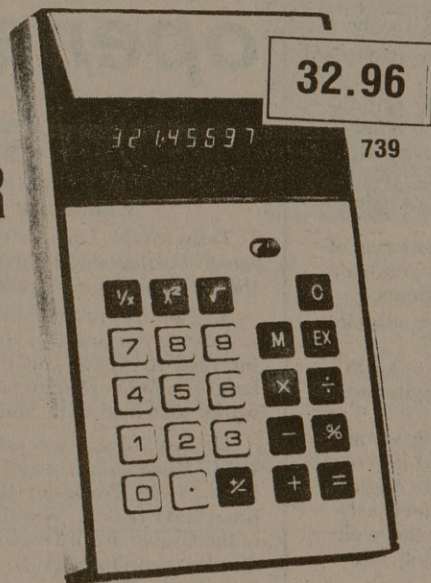

HERE'S PROOF!

YOU SAVE AT

OPEN DAILY 9:30-9:30;
CLOSED SUNDAY

WED., THURS., FRI.,
SAT.

Now...
3 Ways to
Charge-It
at K mart

POCKET CALCULATOR

Model 811

14⁹⁷

- 8 digit
- 4-function
- floating decimal
- % key
- large tube display

DELUXE MINI POCKET CALCULATOR

32⁹⁶

- square root
- squaring
- reciprocal
- % key

MINI-SLIDE RULE CALCULATOR

24⁹⁶

- square root
- squaring
- floating decimal
- large tube display
- % key