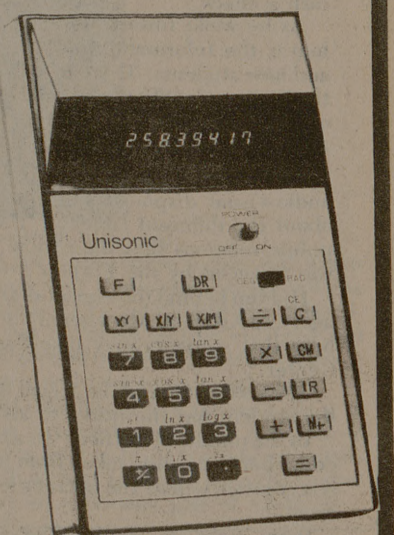

SCIENTIFIC CALCULATOR

46⁹⁶

- trig functions
- square root
- much more