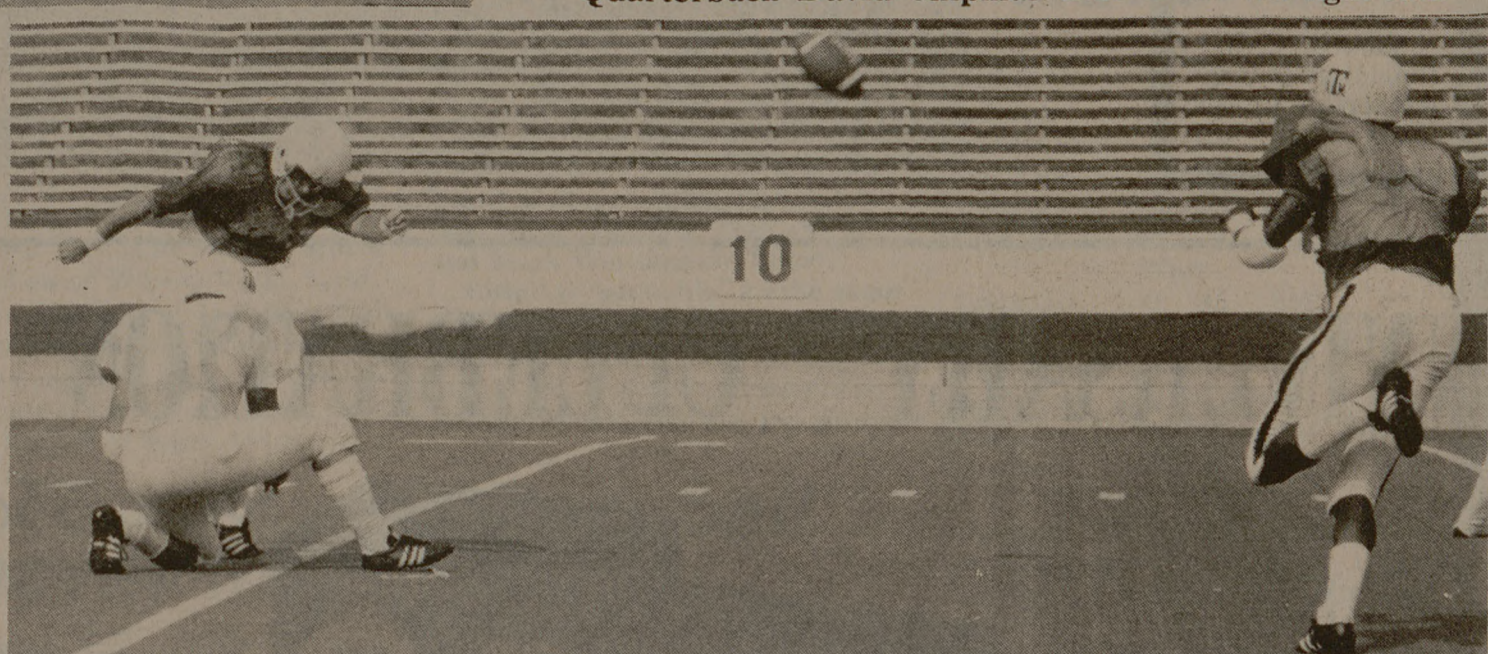

Head coach Emory Bellard inspects the beef on the Kyle Field proving grounds.

Photos by Jack Halm

Quarterback David Shipman tries to find his tight end.

Injured coach Paul Register utilizes his reserved box seat to get a closer view of the action.

Freshman Tony Franklin puts a barefoot, soccer style boot to the air.

The first day of classes didn't slow down the Texas Aggies any as the football squad zipped through a two-hour practice that drew praise from coach Emory Bellard.

"You did a great job today," Bellard told his squad. "You have established a good pace. Now keep it up."

Particularly impressive was the passing game. Quarterbacks David Shipman, Mike Jay and Keith Baker were near perfect with their passes, making the job easy for the receivers.