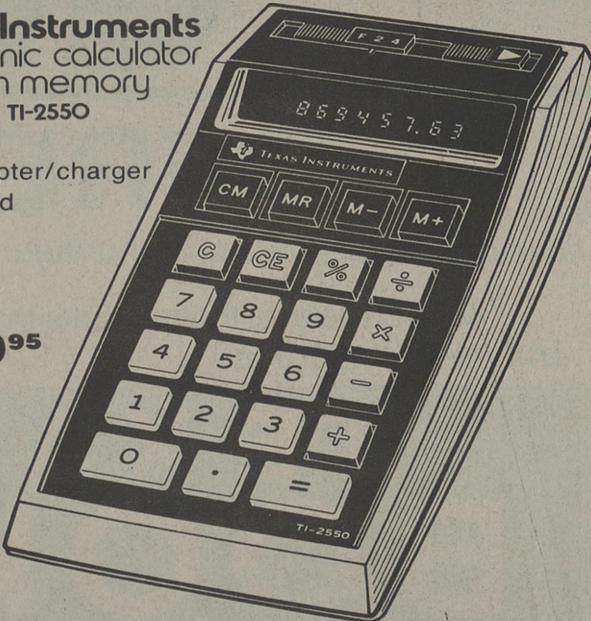

Texas Instruments electronic calculator with memory TI-2550

• AC adapter/charger included

$49.95

- Weighs less than 10 ounces.
- Convenient portable size for use anywhere.
- Multiplies and divides by a constant—automatically.
- Multiplies, divides, adds and subtracts in seconds.
- Easy to operate—just press the keys as you say the problem.

Britts
DEPARTMENT STORE
TEXAS AT VILLA MARIA

Schedules

First week of school

Vehicle Registration
8 a.m. - 5 p.m. Mon-Fri Campus Police Office
8 a.m.-11 a.m. Thurs, Fri, Mon-Wed G. Rollie White
Book Mart (Rm 137, Northwest wing, MSC)
9 a.m.-3:30 Mon-Fri, Sat, Sun
Refrigerator Rentals (basement, Old Hospital)
3 p.m.-6 p.m. Sept 1-5
$21/semester, $40/two semester, $10 deposit

Jewelry Oct 2-30, 6:30 p.m.
Lapidary Oct 7-28, Nov 4-25, 7 p.m.
Leather Oct 1-29, 7:30 p.m.
Leaded Glass (adv) Sept 16-Nov 4, 6:30 p.m.
Pottery (beg) Sept 16-Nov 4, 3 p.m., 7 p.m.
Pottery (adv) Sept 18-Nov 6, 3 p.m., 7 p.m.
Needlework Sept 17-Oct 15, 6:30 p.m.
Painting Sept 17-Nov 5, 7 p.m.
Quilting Sept 15-Nov 3, 7 p.m.
Stitchery Sept 15-Nov 3, 7 p.m.

Tennis Duos Feb 17
Golf Duos Feb 17
Wrestling Feb 24
Fast Pitch Softball March 2
Fencing March 2
Racquetball Singles March 2
Water Polo March 9
Track March 9

Events

Guest Speakers
Sept 16 Jack Anderson
Oct 7 Richard Levinson
Oct 15 Frank Mankiewicz
Oct 28 Vincent L. Broderick
Nov 19 Howard Phillips
Bill Turner
For further information call 845-1515

Movies

Aug 30 M*A*S*H +
Sept 3 We've Never Been Licked
Sept 4 Evil Brain From Outer Space
Sept 5, 6 Serpico
Sept 10 Auntie Mame
Sept 11 Yellow Submarine
Sept 13 Sleuth
Sept 15 Seven Samurai
Sept 16 Seventh Seal
Sept 18, 20 The Sting
Sept 19 Ladies and Gentlemen (the Rolling Stones) + Casablanca
Sept 24 Maltese Falcon
Sept 25 Robinson Crusoe on Mars
Sept 27 Poseidon Adventure
Sept 29 Rio Desert
Sept 30 La Dolce Vita
Oct 2 Fail Safe
Oct 3, 4 The Taming of the Shrew
Oct 7 Who's Afraid of Virginia Woolf?
Oct 9 Sons and Lovers
Oct 10, 11 Great Gatsby
Oct 10 Play It Again Sam +
Oct 13 Jules and Jim
Oct 15 Lost Horizon (original)
Oct 16 Voyage to the End of the Universe
Oct 17 For Pete's Sake
Up the Sand Box
Oct 18 The Owl and the Pussycat
Funny Girl
Oct 21 Knife In the Water
Oct 23 Comedy of Terrors
Oct 25 Nicolas and Alexandra
Oct 27 Hiroshima Mon Amour
(See Schedules, page 5)

Continuing activities

Main Library Schedule

7:30 a.m. - 2 a.m. Mon-Fri
8 a.m. - 7 p.m. Sat
1 p.m. - 12 a.m. Sun
Student Radio Cable FM 89.1
1 p.m. - 3 a.m. daily
1-5 p.m. progressive
5-7 p.m. classical
7-11 p.m. light progressive
11 p.m. - 3 a.m. D.J. choice
5 p.m. headline news
7, 11 p.m. five-minute newscast
7-10 p.m. Sunday Jive Session
Campus Police
8 a.m. - 5 p.m. Mon-Fri Office
24 hours daily Dispatcher 845-2345

Hospital Hours