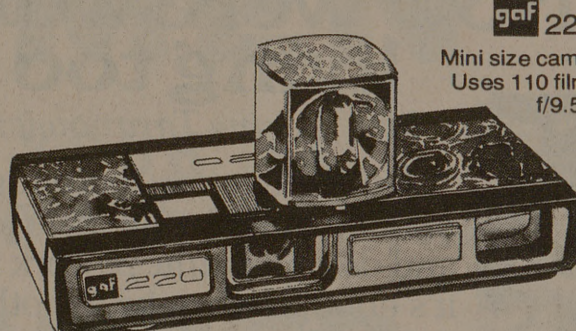

## Remington Mark-C® Rechargeable Shaver

Rechargeable cord/cordless shaver adjusts to 4 comfort positions. Sideburn trimmer, power clean setting, travel case, wall charger.

**\$2599**