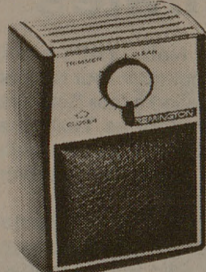

## Cross Pen and Pencil Set

Chrome ball point pen and cartridge lead pencil for a lifetime of writing pleasure. Both refillable. Gift boxed. 5001

**\$999**

## Remington Mark-C® Rechargeable Shaver

Rechargeable cord/cordless shaver adjusts to 4 comfort positions. Sideburn trimmer, power clean setting, travel case, wall charger.

**\$2599**