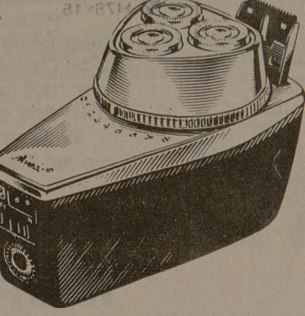

Remington Cordless Rechargeable Radial Shaver

Contoured head and adjustment control for closeness and comfort. Full width trimmer, pop-up head, chromium edge replacement blades. Recharges on 120 or 220 volts. RR1

$3199

gaf XL-128 "Available Light" Zoom Movie Camera

2.5:1 push-button zoom with extra fast f/1.1 lens. Automatic electric eye with over/under exposure warning. Reflex viewing, backlight control, built-in battery tester.

$12995