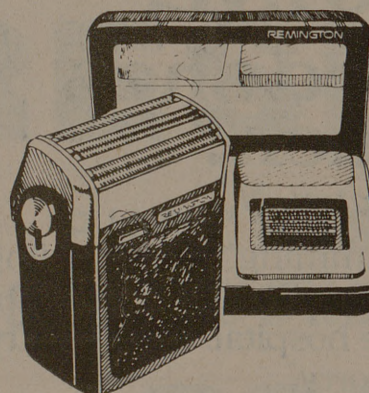

## Cross Pen and Pencil Set

Chrome ball point pen and cartridge lead pencil for a lifetime of writing pleasure. Both refillable. Gift boxed. 5001

**\$999**

## Remington Mark-C® Rechargeable Shaver

Rechargeable cord/cordless shaver adjusts to 4 comfort positions. Sideburn trimmer, power clean setting, travel case, wall charger.

**\$2599**