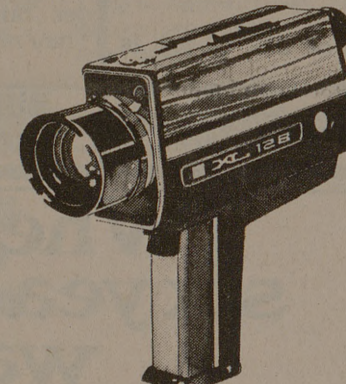

FedMart® has savings on great gifts for Dad

Cornwall 4-Quart Electric Ice Cream Freezer

Enjoy home-made ice cream without hard work. Rough hewn wood bucket, see-thru lid, leak-proof poly liner, rust and splinter resistant dasher. Easy clean lift-out freezer. 7827-11.

$1999

The Water-Pik® Oral Hygiene Center

2 in 1 mouth care appliance. Oral Irrigating Appliance flushes out debris with 1200 pulsating jets of water per minute. The cordless, rechargeable Touch-Tronic Electronic Toothbrush has elliptical cleaning action. 4 color coded jet tips and brushes. BJ70

$2999

Water Pik® Hand-Held Shower Massage

Provides bursts of water to stimulate, soothe and massage your body. Adjustable spray. Easy to install. SM3.

$2699

Water Pik® Wall Mount Shower Massage (not shown) SM2 . . $17.99

Casio Pocket Mini Calculator

Fits any pocket, weighs only 4 oz. Bright green 8-digit display, automatic constant for basic functions, percentage key, full floating decimal. Carry case included. CP-801C

$1990

Casio Personal Mini Calculator

Mini size with full size features: double display system for 12 digit answers in bright green read-out, automatic constant for all basic functions, powers and reciprocals, full floating decimal point. With AC adapter and carry case. 606

$1990

Hartman Professional Styler/Dryer

High-speed motor, 4 heat settings, 1000 watts, heat intensifying attachment for quick spot drying. PRO-1000.

$1399

Norelco Tripleheader Shaver with Cord

Nine closeness/comfort settings, self-sharpening rotary blades and Microgroove floating heads for a perfect shave. Pop-up trimmer. 110/220 volts. 40VIP

$2699

Vivitar 602 Pocket Camera Outfit with Built-in Electronic Flash