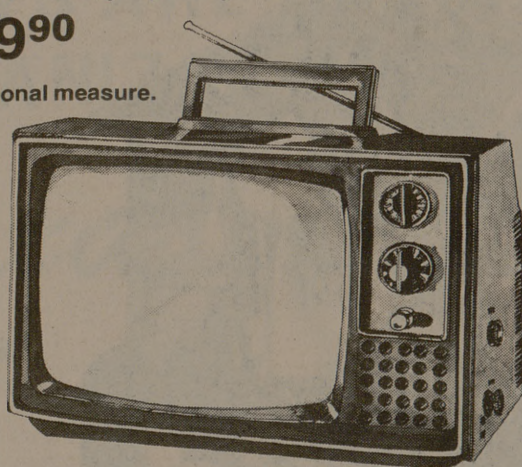

FedMart® has savings on great gifts for Dad

Cornwall 4-Quart Electric Ice Cream Freezer

Enjoy home-made ice cream without hard work. Rough hewn wood bucket, see-thru lid, leak-proof poly liner, rust and splinter resistant dasher. Easy clean lift-out freezer. 7827-11.

$1999

The Water-Pik® Oral Hygiene Center

2 in 1 mouth care appliance. Oral Irrigating Appliance flushes out debris with 1200 pulsating jets of water per minute. The cordless, rechargeable Touch-Tronic Electronic Toothbrush has elliptical cleaning action. 4 color coded jet tips and brushes. BJ70

$2999

Water Pik® Hand-Held Shower Massage

Provides bursts of water to stimulate, soothe and massage your body. Adjustable spray. Easy to install. SM3.

$2699

Water Pik® Wall Mount Shower Massage (not shown) SM2 . . $17.99

Casio Pocket Mini Calculator

Fits any pocket, weighs only 4 oz. Bright green 8-digit display, automatic constant for basic functions, percentage key, full floating decimal. Carry case included. CP-801C

$1990

Casio Personal Mini Calculator

Mini size with full size features: double display system for 12 digit answers in bright green read-out, automatic constant for all basic functions, powers and reciprocals, full floating decimal point. With AC adapter and carry case. 606

$1990

Hartman Professional Styler/Dryer

High-speed motor, 4 heat settings, 1000 watts, heat intensifying attachment for quick spot drying. PRO-1000.

$1399

Norelco Tripleheader Shaver with Cord

Nine closeness/comfort settings, self-sharpening rotary blades and Microgroove floating heads for a perfect shave. Pop-up trimmer. 110/220 volts. 40VIP

$2699

Vivitar 602 Pocket Camera Outfit with Built-in Electronic Flash