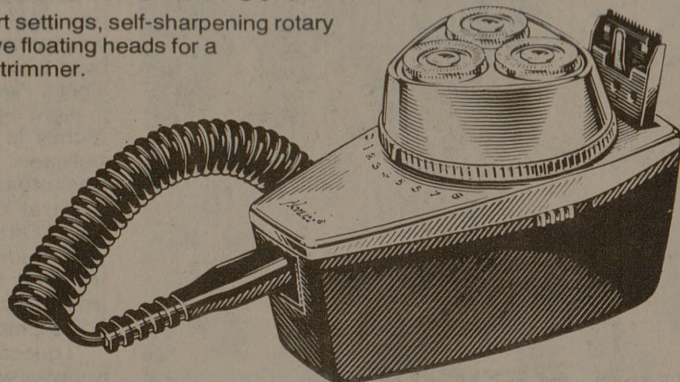

## Hartman Professional Styler/Dryer

High-speed motor, 4 heat settings, 1000 watts, heat intensifying attachment for quick spot drying. PRO-1000.

**\$1399**

## Norelco Tripleheader Shaver with Cord

Nine closeness/comfort settings, self-sharpening rotary blades and Microgroove floating heads for a perfect shave. Pop-up trimmer. 110/220 volts. 40VIP

**\$2699**