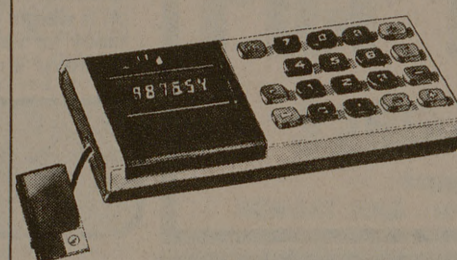

FedMart® has savings on great gifts for Dad

Cornwall 4-Quart Electric Ice Cream Freezer

Enjoy home-made ice cream without hard work. Rough hewn wood bucket, see-thru lid, leak-proof poly liner, rust and splinter resistant dasher. Easy clean lift-out freezer. 7827-11.

$1999

The Water-Pik® Oral Hygiene Center

2 in 1 mouth care appliance. Oral Irrigating Appliance flushes out debris with 1200 pulsating jets of water per minute. The cordless, rechargeable Touch-Tronic Electronic Toothbrush has elliptical cleaning action. 4 color coded jet tips and brushes. BJ70

$2999

Water Pik® Hand-Held Shower Massage

Provides bursts of water to stimulate, soothe and massage your body. Adjustable spray. Easy to install. SM3.

$2699

Water Pik® Wall Mount Shower Massage (not shown) SM2 . . $17.99

Casio Pocket Mini Calculator

Fits any pocket, weighs only 4 oz. Bright green 8-digit display, automatic constant for basic functions, percentage key, full floating decimal. Carry case included. CP-801C

$1990

Casio Personal Mini Calculator

Mini size with full size features: double display system for 12 digit answers in bright green read-out, automatic constant for all basic functions, powers and reciprocals, full floating decimal point. With AC adapter and carry case. 606

$1990

Hartman Professional Styler/Dryer

High-speed motor, 4 heat settings, 1000 watts, heat intensifying attachment for quick spot drying. PRO-1000.

$1399

Norelco Tripleheader Shaver with Cord

Nine closeness/comfort settings, self-sharpening rotary blades and Microgroove floating heads for a perfect shave. Pop-up trimmer. 110/220 volts. 40VIP

$2699

Vivitar 602 Pocket Camera Outfit with Built-in Electronic Flash