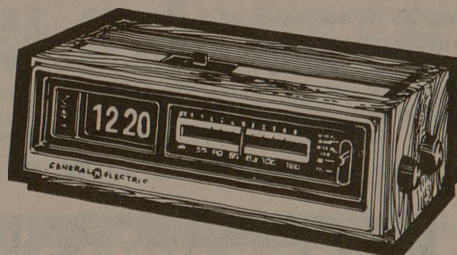

GE FM/AM Digital Clock Radio

Wake to music or alarm. Page digital read-out with large lighted numerals. 24-hour wake-up system, auto sleep shut-off switch. Radio has built in AFC on FM, 3 1/2" dynamic speaker. C4355.

$2990

Hitachi 12 Inch* B/W Portable TV

100% transistorized solid-state chassis. Memory fine tuning on VHF, automatic gain control, power regulator and noise eliminator circuits. Low power consumption. 2 yr. parts warranty. 1 yr. carry-in service. P-03

$7990

*Diagonal measure.