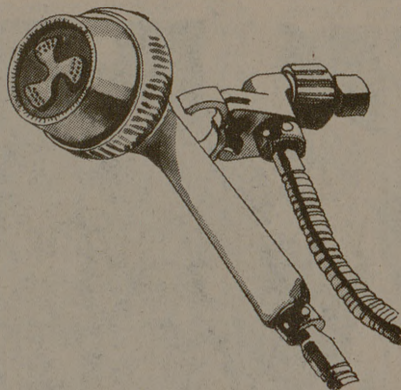

## The Water-Pik® Oral Hygiene Center

2 in 1 mouth care appliance. Oral Irrigating Appliance flushes out debris with 1200 pulsating jets of water per minute. The cordless, rechargeable Touch-Tronic Electronic Toothbrush has elliptical cleaning action. 4 color coded jet tips and brushes. BJ70

## Water Pik® Hand-Held Shower Massage

Provides bursts of water to stimulate, soothe and massage your body. Adjustable spray. Easy to install. SM3.

**\$2699**

Water Pik® Wall Mount Shower Massage (not shown) SM2 . . \$17.99