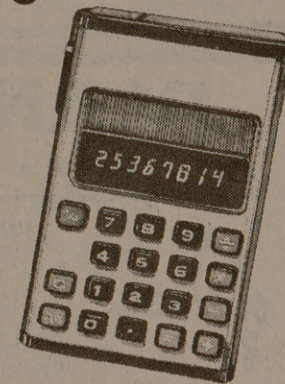

Casio Pocket Mini Calculator

Fits any pocket, weighs only 4 oz. Bright green 8-digit display, automatic constant for basic functions, percentage key, full floating decimal. Carry case included. CP-801C

$1990

Casio Personal Mini Calculator

Mini size with full size features: double display system for 12 digit answers in bright green read-out, automatic constant for all basic functions, powers and reciprocals, full floating decimal point. With AC adapter and carry case. 606

$1990