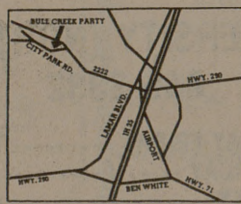

THE BULL CREEK PARTY
Date: Sunday, April 27
Time: 11 am - 8 pm
Place: Austin, Texas. Outdoors in a new concert site on a 1200 acre ranch. Corner of Ranch Road 2222 and City Park Road.
Parking: No parking hassles near the concert
Refreshments: Beer, food & cokes.
Tickets: $7.00 in advance. $8 at the gate.
For more information, call (512) 348-5951
JERRY JEFF WALKER, WAYLON JENNINGS, & WILLIE NELSON (and friends).
BULL CREEK PRODUCTIONS, INC.