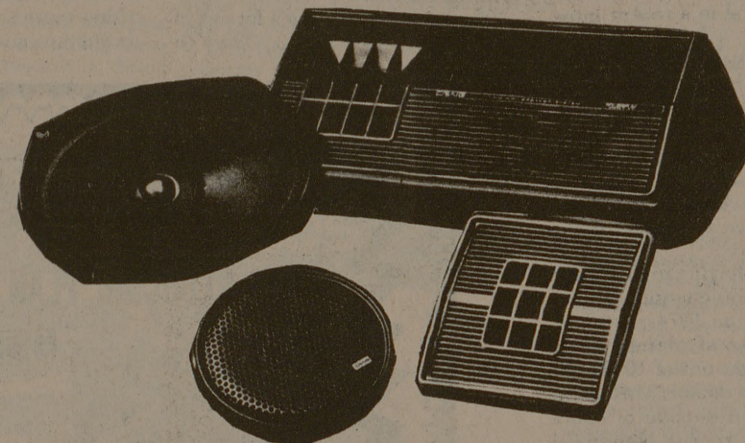

PLUS MUCH MORE!

KENT ELECTRONICS

903 S. MAIN

BRYAN

822-1589

HOURS
8:30 to 5:30
Sat.
9:00 to 1:00

Blank 8-track Tape by Scotch

Reg. 2.99 each
SALE PRICE

2/\$3.50

Great sound.
Medium price.

Blank Cassette Tape

Reg. 2.39 each

ONLY 3/2.50

(Limit of 5 please)

Pioneer Project 300 Receiver

Reg. 199.95