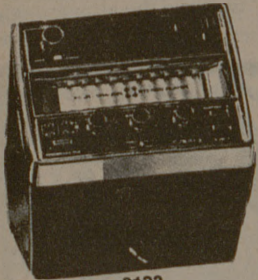

3149 In-Dash Stereo Matrix AM/FM/WB 8-Track Player. Five-Button Preset Tuning Plus Weather Pushbutton. Matrix, Repeat and Eject Pushbuttons. Compatible with Existing Customized Mounting Kits. Stereo-Matrix Output for Four Speakers.

Reg. 159.95
ONLY 123⁸⁶