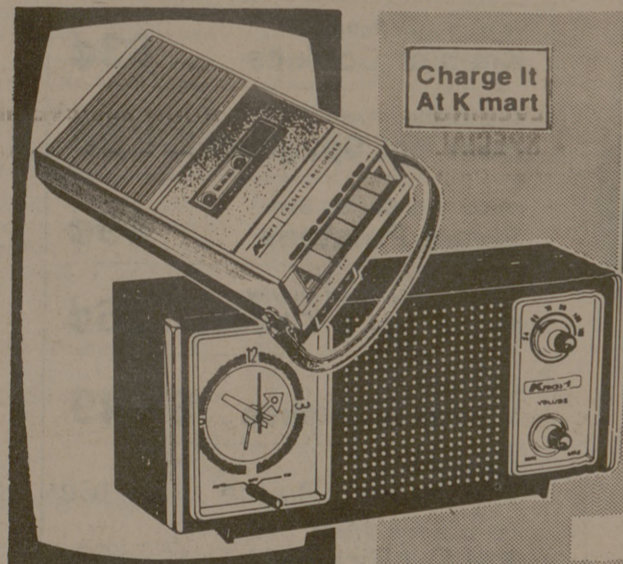

CASSETTE RECORDER
Our Reg. 37.94

24⁸⁸

With built-in condenser mike. Push-button control. Automatic stop.