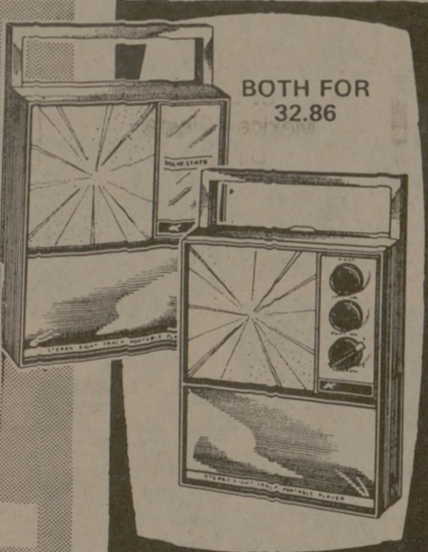

Put plenty of organized upright freezer storage at your finger tips. UF160

2 sp. 1-18 lb. capacity. Knit cycle, Model WK-CD

3 Cycle Automatic Model DKCD

CASSETTE RECORDER
Our Reg. 37.94

24⁸⁸

With built-in condenser mike. Push-button control. Automatic stop.