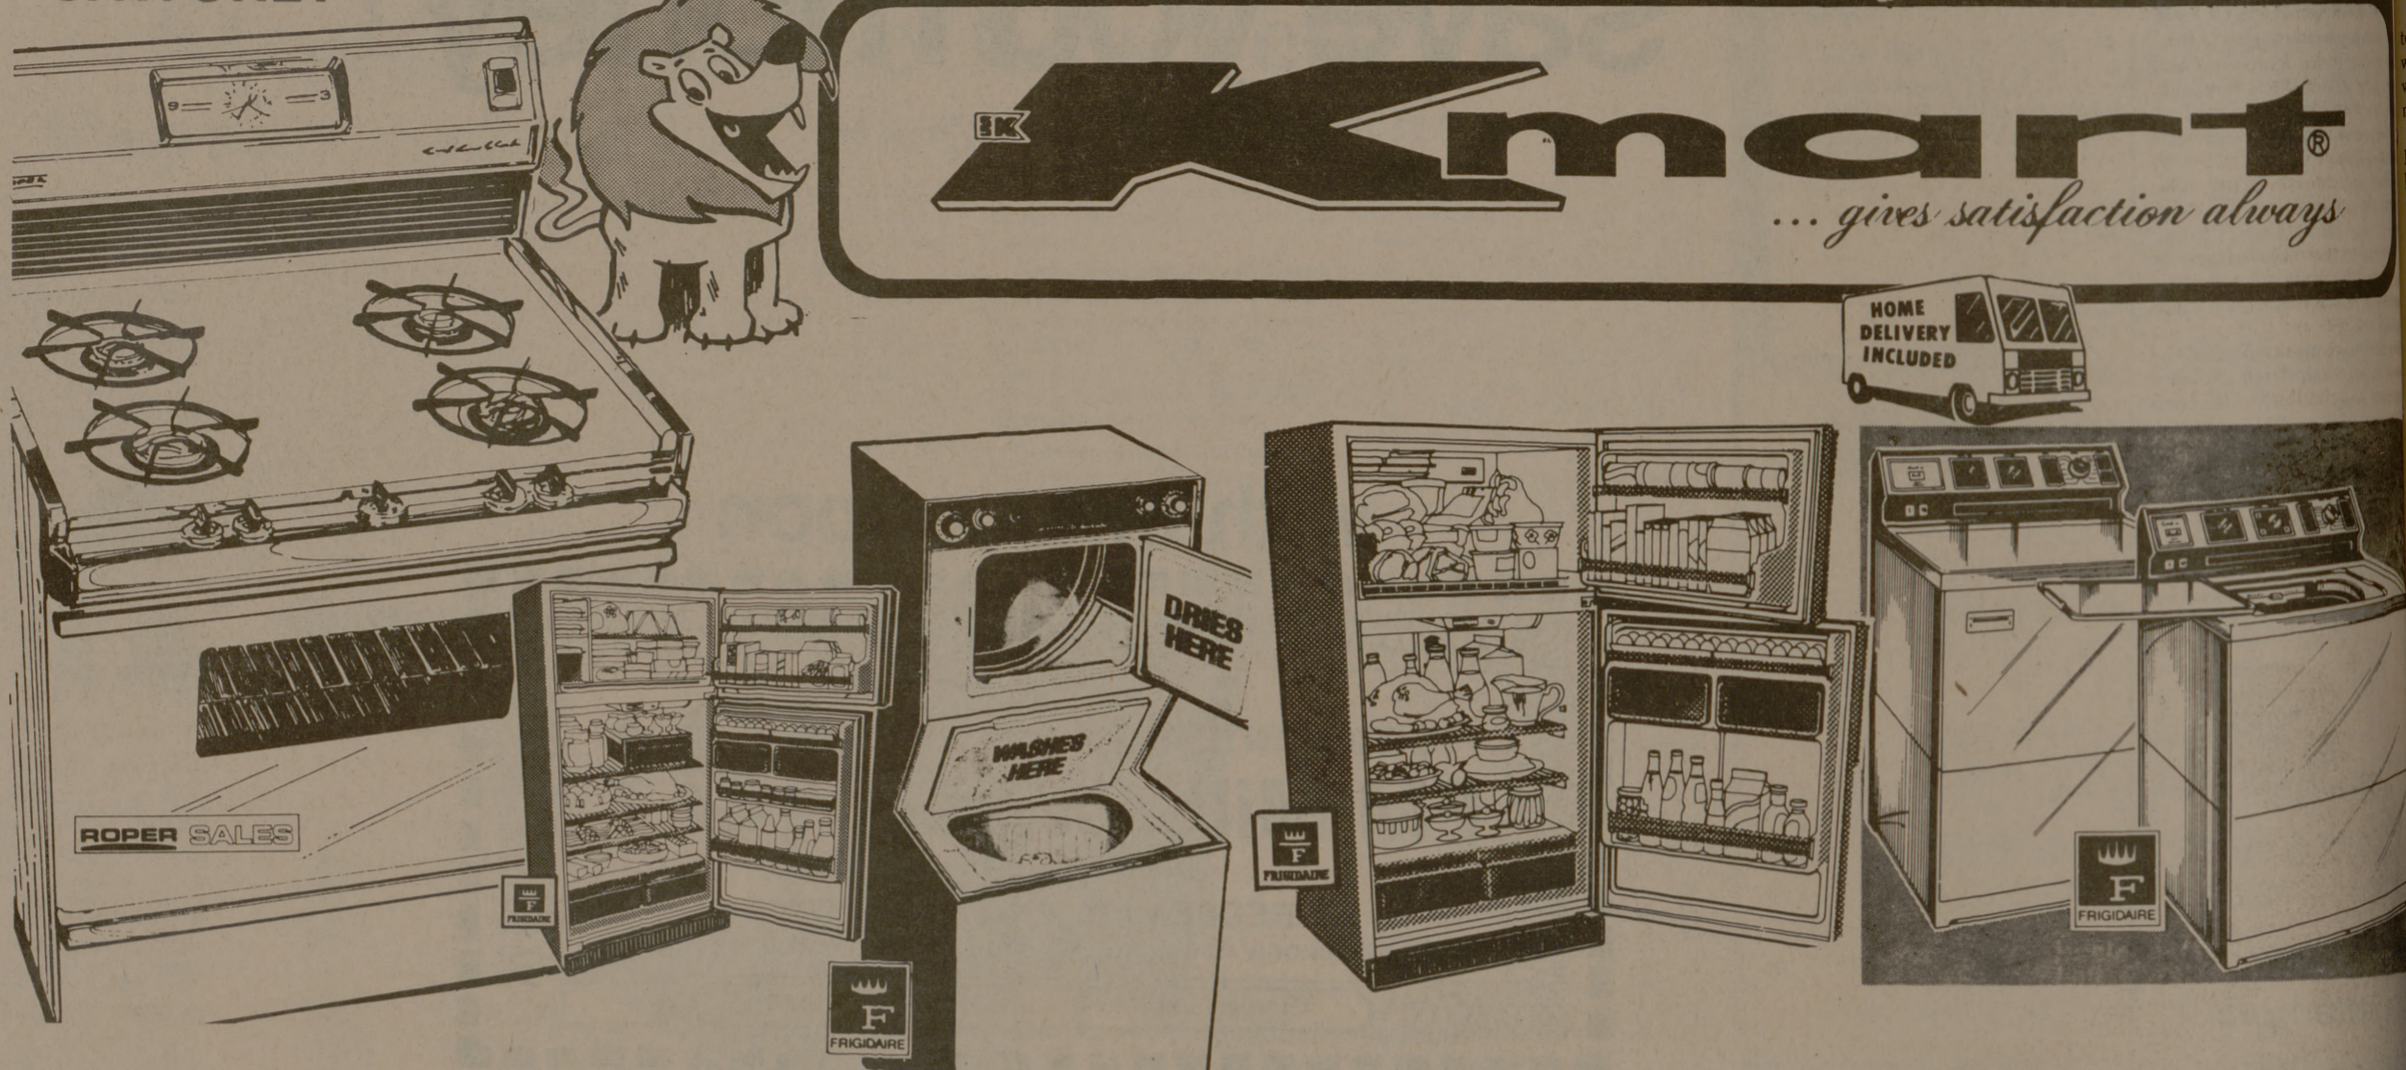

OPEN DAILY 9:30-9:30
CLOSED SUNDAY
**THURS., FRI.,
SAT. ONLY**

ROARING SPRING SALE AT

ROPER GAS RANGE **FRIGIDAIRE REFRIGERATOR** **SKINNY MINNY LAUNDRY CENTER**

\$189 **\$369** **\$337**

MDL-1324 WOG Compact range with cook reminder clock and 4 hr. timer. Top front control. Easy Clean.

MDL FPCI 170T 100 per cent frost free. 4.75 cu. ft. freezer with ice storage.

MDL-LCT 120. Runs on 110 Volts. Perfect for apartments and mobile homes.

FRIGIDAIRE FREEZER **FRIGIDAIRE WASHER-DRYER**

\$279 **\$269** **\$179**