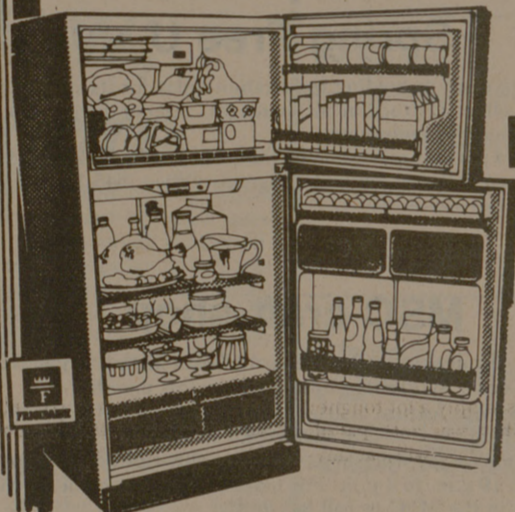

15.2 CU. FT.
100% FROST PROOF
FRIGIDAIRE REFRIGERATOR
MDL FPC1-152T

4.75 cu. ft. top freezer colors.
Ice maker available not
included in sale price.

359⁰⁰

Put plenty of
organized upright
freezer storage at
your fingertips.

289⁰⁰

REG. 339.00