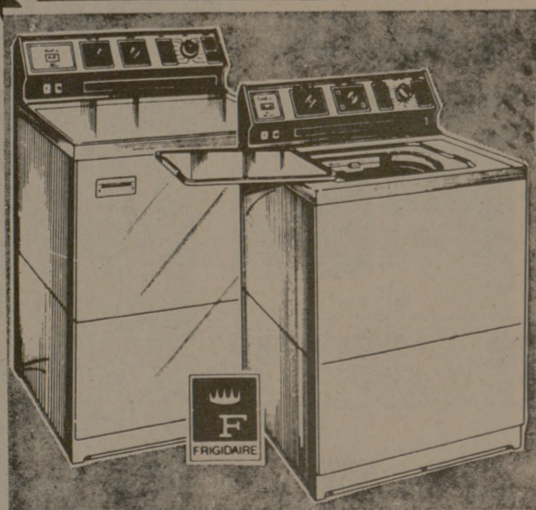

FRIGIDAIRE WASHER-DRYER-

SALE PRICES
WASHER
$259⁰⁰
DRYER
$169⁰⁰