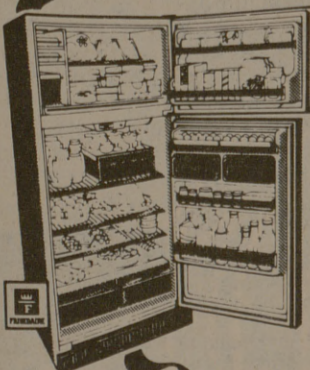

100 percent Frost
Free -
4.75 cu. ft. freezer
with ice storage.
Colors

REG. 449.00
389⁰⁰