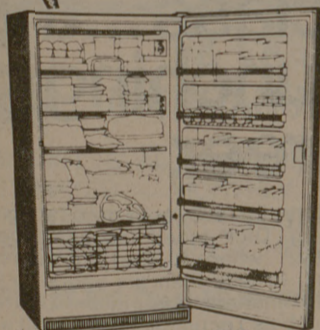

Put plenty of
organized upright
freezer storage at
your fingertips.

289⁰⁰

REG. 339.00