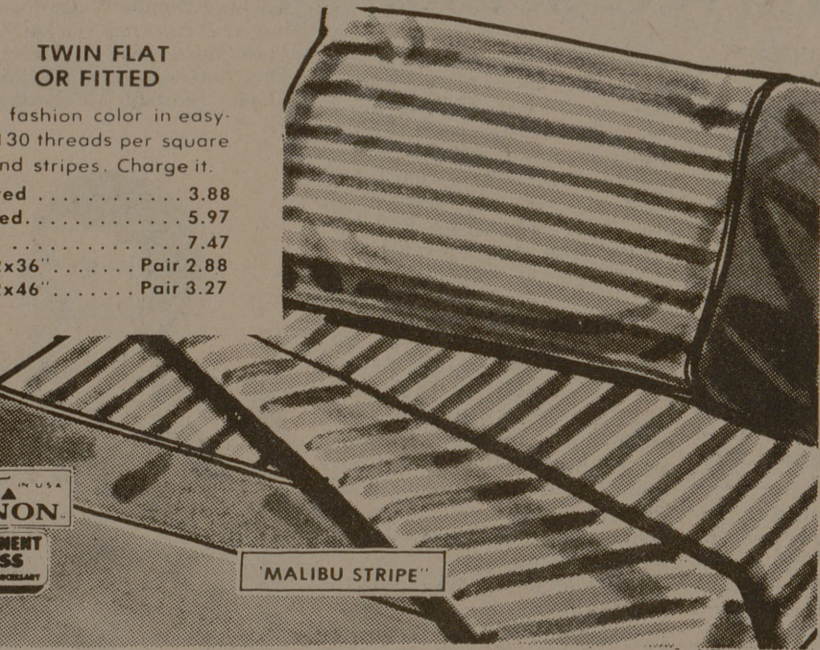

Available In Twin And Double Sizes Only

TWIN FLAT OR FITTED

Sheets come alive with fashion color in easy-care polyester cottons, 130 threads per square inch. Florals, checks and stripes. Charge it.

Double Sheet, Flat or Fitted	3.88
Queen Sheet, Flat or Fitted	5.97
King Sheet, Flat or Fitted	7.47
Standard Pillowcases, 42x36"	Pair 2.88
King-size Pillowcases, 42x46"	Pair 3.27

60" FURNITURE THROW
Sale Ends Saturday
No-iron throw of acetate/Dacron® polyester in textured brown or red. Seamless; bonded non-slip polyurethane foam back. Resists stains, soil. Machine wash. 70x120" Sofa-size Throw... 9.97
70x60" CHAIR-SIZE
4.97
(R) DuPont Reg. TM