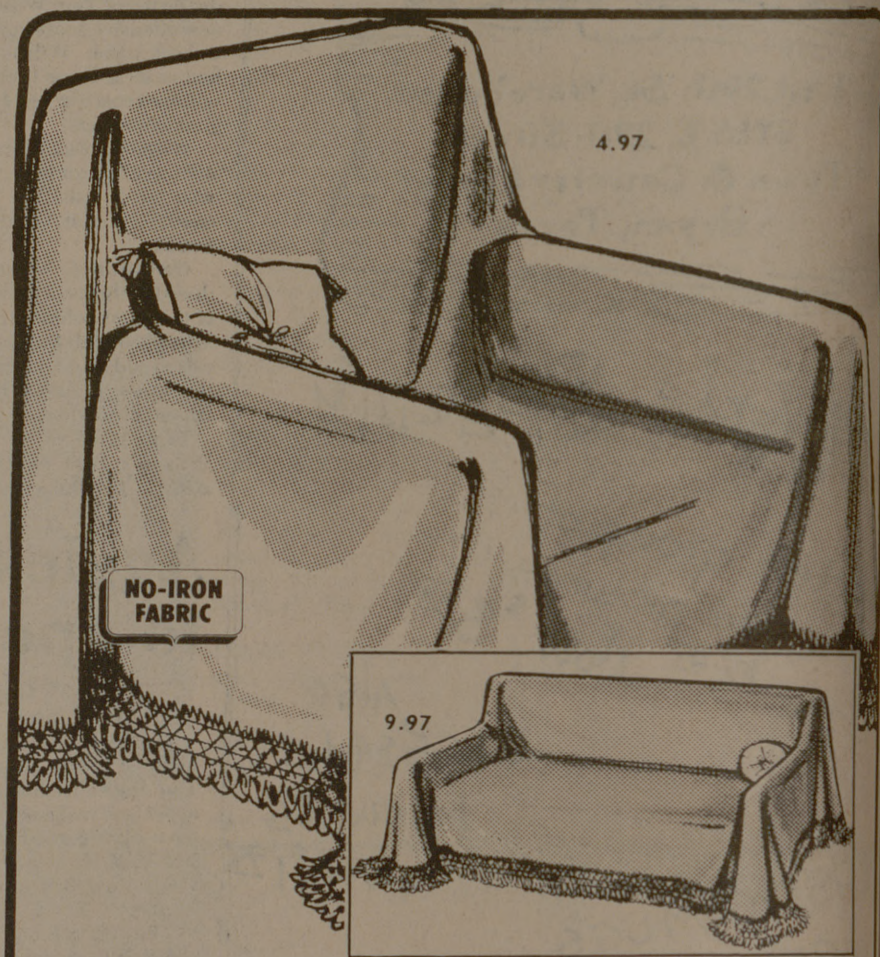

Available In Twin And Double Sizes Only

TWIN FLAT OR FITTED

Sheets come alive with fashion color in easy-care polyester cottons, 130 threads per square inch. Florals, checks and stripes. Charge it.

Double Sheet, Flat or Fitted	3.88
Queen Sheet, Flat or Fitted	5.97
King Sheet, Flat or Fitted	7.47
Standard Pillowcases, 42x36"	Pair 2.88
King-size Pillowcases, 42x46"	Pair 3.27

60" FURNITURE THROW
Sale Ends Saturday
No-iron throw of acetate/Dacron® polyester in textured brown or red. Seamless; bonded non-slip polyurethane foam back. Resists stains, soil. Machine wash. 70x120" Sofa-size Throw... 9.97
70x60" CHAIR-SIZE
4.97
(R) DuPont Reg. TM