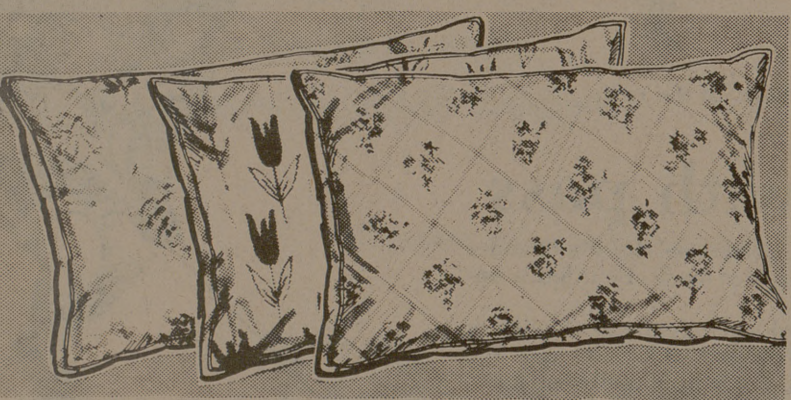

PLUMP POLYESTER PILLOW
Sale Ends Saturday - Charge It
Lightweight resilient polyester-filled pillows with corded edge. Pastel pink/blue. Standard size 20x26. Queen Pillow 20x30 .3.37; King or Twin 20x36 .3.97
2.47