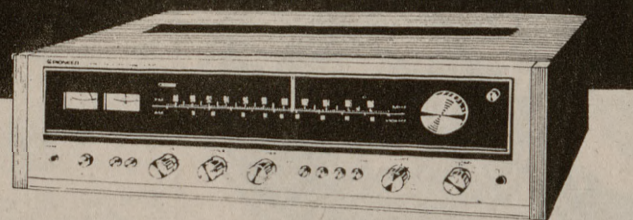

PIONEER®

when you want something better

EXCLUSIVELY IN BRYAN
AT **KENT**
ELECTRONICS
BRYAN-COLLEGE STATION'S
LARGEST STEREO DISCOUNT CENTER

The receiver for
people who think big
and spend little.

PIONEER
SX-535 AM/FM Stereo
Receiver only 299⁹⁵

Now you can get the stereo performance formerly found in only the most expensive receivers, at an easy-to-afford price. Pioneer's SX-535 has a Phase-Lock-Loop circuit for increased channel separation and lower distortion, and a direct-coupled amplifier output stage to give you more power over a wider range of frequencies. There are connections for two tape decks with switching to permit tape-to-tape duplication. Among the many features are: microphone and headphone jacks, switching for two pairs of speakers, FM muting, loudness control, separate signal strength and center-of-channel meters, 20 Watts RMS power per channel, with both channels driven into 8 ohm loads, at any frequency from 40 Hz to 20 kHz. THD 0.8% S/N 70 dB, FM sensitivity 1.9 uV (IHF). Capture ratio 1.0 dB. \$299.95, including walnut cabinet.