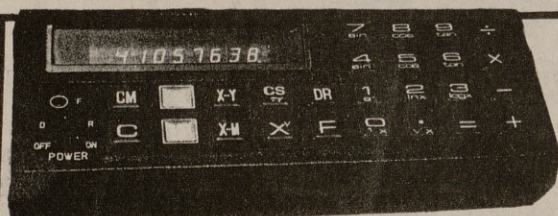

control, an exclusive skip button for high-speed audible search for a particular recording, and an innovative tape running pilot to indicate the operating mode. Long-life/low-distortion permalloy solid heads. Separate slider level controls for record and playback of each channel, plus more. \$239.95.

FREE! GIANT FULL COLOR
ALLMAN BROTHERS BAND POSTER

SCOTCH 3-PAK CASSETTE TAPE SPECIAL

Reg. \$5.00
SALE PRICE \$1⁹⁸ pkg. of three
(limit of 5 packages please)

Craig 4512-
Engineering
Calculator

Complete trig and inverse functions
Logarithmic and secondary functions
Scientific notation
Full accumulating memory
Automatic constant
Unit comes complete with 4 ni-cad batteries, AC recharger/adaptor, carrying case, and 40 page manual. 117.95