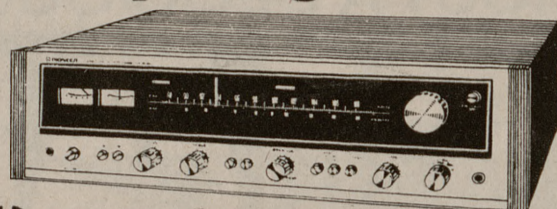

PIONEER
SX-636 AM/FM Stereo
Receiver 349⁹⁵

Here's a fine stereo receiver that'll keep you happy for a long, long time. Advanced circuitry includes phase-lock-loop, ceramic filters and large scale integrated circuits for top performance from records, tapes and broadcasts. In addition, it has plenty of power to handle two pairs of speakers — even in large rooms. With a full range of program source connections, it handles two tape decks, with deck-to-deck duplication. Other features include: front panel microphone and headphone jacks, high frequency filter, loudness control, FM interstation muting, illuminated program source indicators, dual tuning meters. 25 watts RMS power per channel, with both channels driven into 8 ohm loads, throughout the 20Hz-20,000Hz audio spectrum, at less than 0.5% THD. Outstanding specs include: S/N 70dB, FM sensitivity (IHF) 1.9 uV, capture ratio 1.0dB, $349.95, including walnut cabinet.