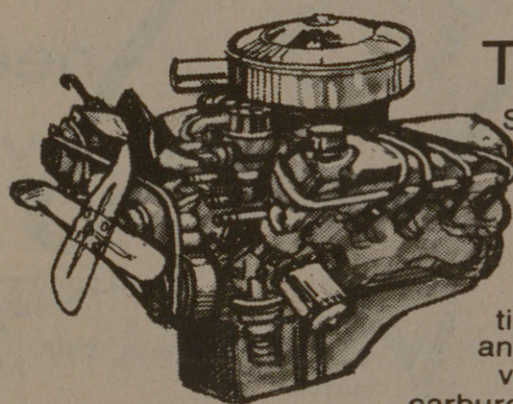

MO. GUARANTEE	AMP HRS. PLATES	PRICE
60 month Group 24 and 24F	85 amp hrs. 78 plates	\$25.95*
48 month Group 24 and 24F	65 amp hrs. 66 plates	\$21.95*
36 month Group 24	53 amp hrs. 54 plates	\$18.95*

*\$1.00 less with trade-in
Other sizes available at similar savings