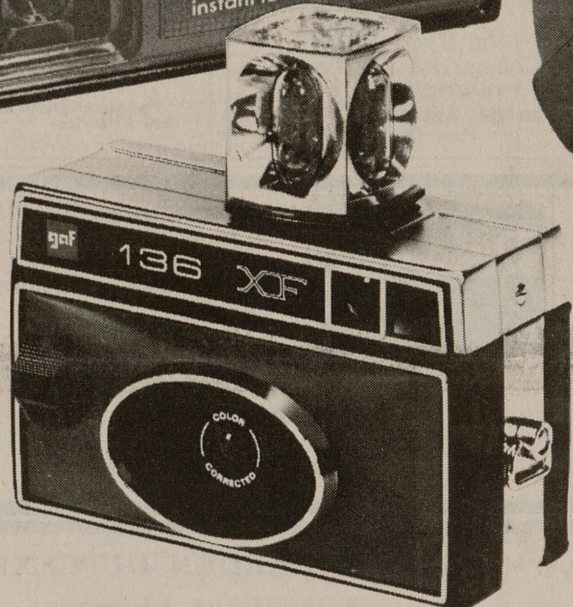

Focus on FedMart's savings for the holidays.

Extra fast f/1.1 lens, bright viewfinder, foolproof electric eye metering with "shoot-don't shoot" indicators. 25/40 and 100/160 dual ASA range.

GAF XL110 Super 8 Movie Camera
$62.95

Total operating ease. Remote control cycling, forward/reverse, and focusing. Pop-up editor. Self-contained carry case and GAF 100-slide tray.

GAF 2680 Remote Control Slide Projector
$62.95

Shoot big pictures with mini-camera. Uses drop-in 110 film, takes flash pictures without flash batteries, has double exposure prevention. Wrist strap and 3 Magicubes.

GAF 220 Pocket Camera
$17.95

Take flash pictures without flash batteries. Uses new battery-less Magicubes. Used cube warning. Magicube rotates after each shot. Includes GAF Color Print Film, Magicube, wrist strap.

GAF 136 XF Instant Loading Camera Outfit
$11.95

Automatic threading, f/1.5 zoom lens. Shows Super 8 and Regular 8mm. Self contained carry case and 400' reel.

GAF 2388Z Movie Projector
$53.95

Electronic shutter sets correct combination of lens opening and shutter speed. Fully automatic flash when needed. Viewfinder has "use flash" signal. Complete with case and flash kit.

Minolta Hi-matic F Camera and Strobe
$84.95

FedMart has lots of camera, projector and binocular savings for holiday gift-giving.

Permalite E69 Camera with Electronic Flash
"Fool-proof" camera that never needs flash cubes. Built-in electronic strobe flash automatically lights subject. Takes color, black & white, or color slides. "Readi-lite" tells when to shoot. Uses 126 drop-in cartridge film.

$19⁹⁵