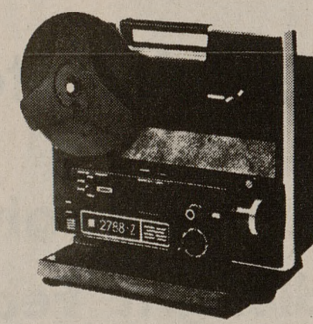

GAF 2788Z Zoom Movie Projector
Automatic thread and rewind. Step-Motion control with forward, reverse, fast-forward, Stop 'n Glow still, 2 fps, and 6 fps. Long lasting quartz halogen lamp. Shows Super 8 and Regular 8mm. Self-contained carry-case.

$97⁹⁵

Borderless Silk Finish Color Photo Prints each . . . 15¢*

*From your Kodacolor negative (Kodak's new 110 Kodacolor slightly more)

The Consumer's Friend Since 1954

FedMart
Family Savings Centers

701 University Drive East (at Tarrow St.), College Station

Monday thru Friday 10 A.M. to 9 P.M.

SATURDAY 9 A.M. TO 7 P.M.

Sunday 11 A.M. to 5 P.M. (Food Departments only.)