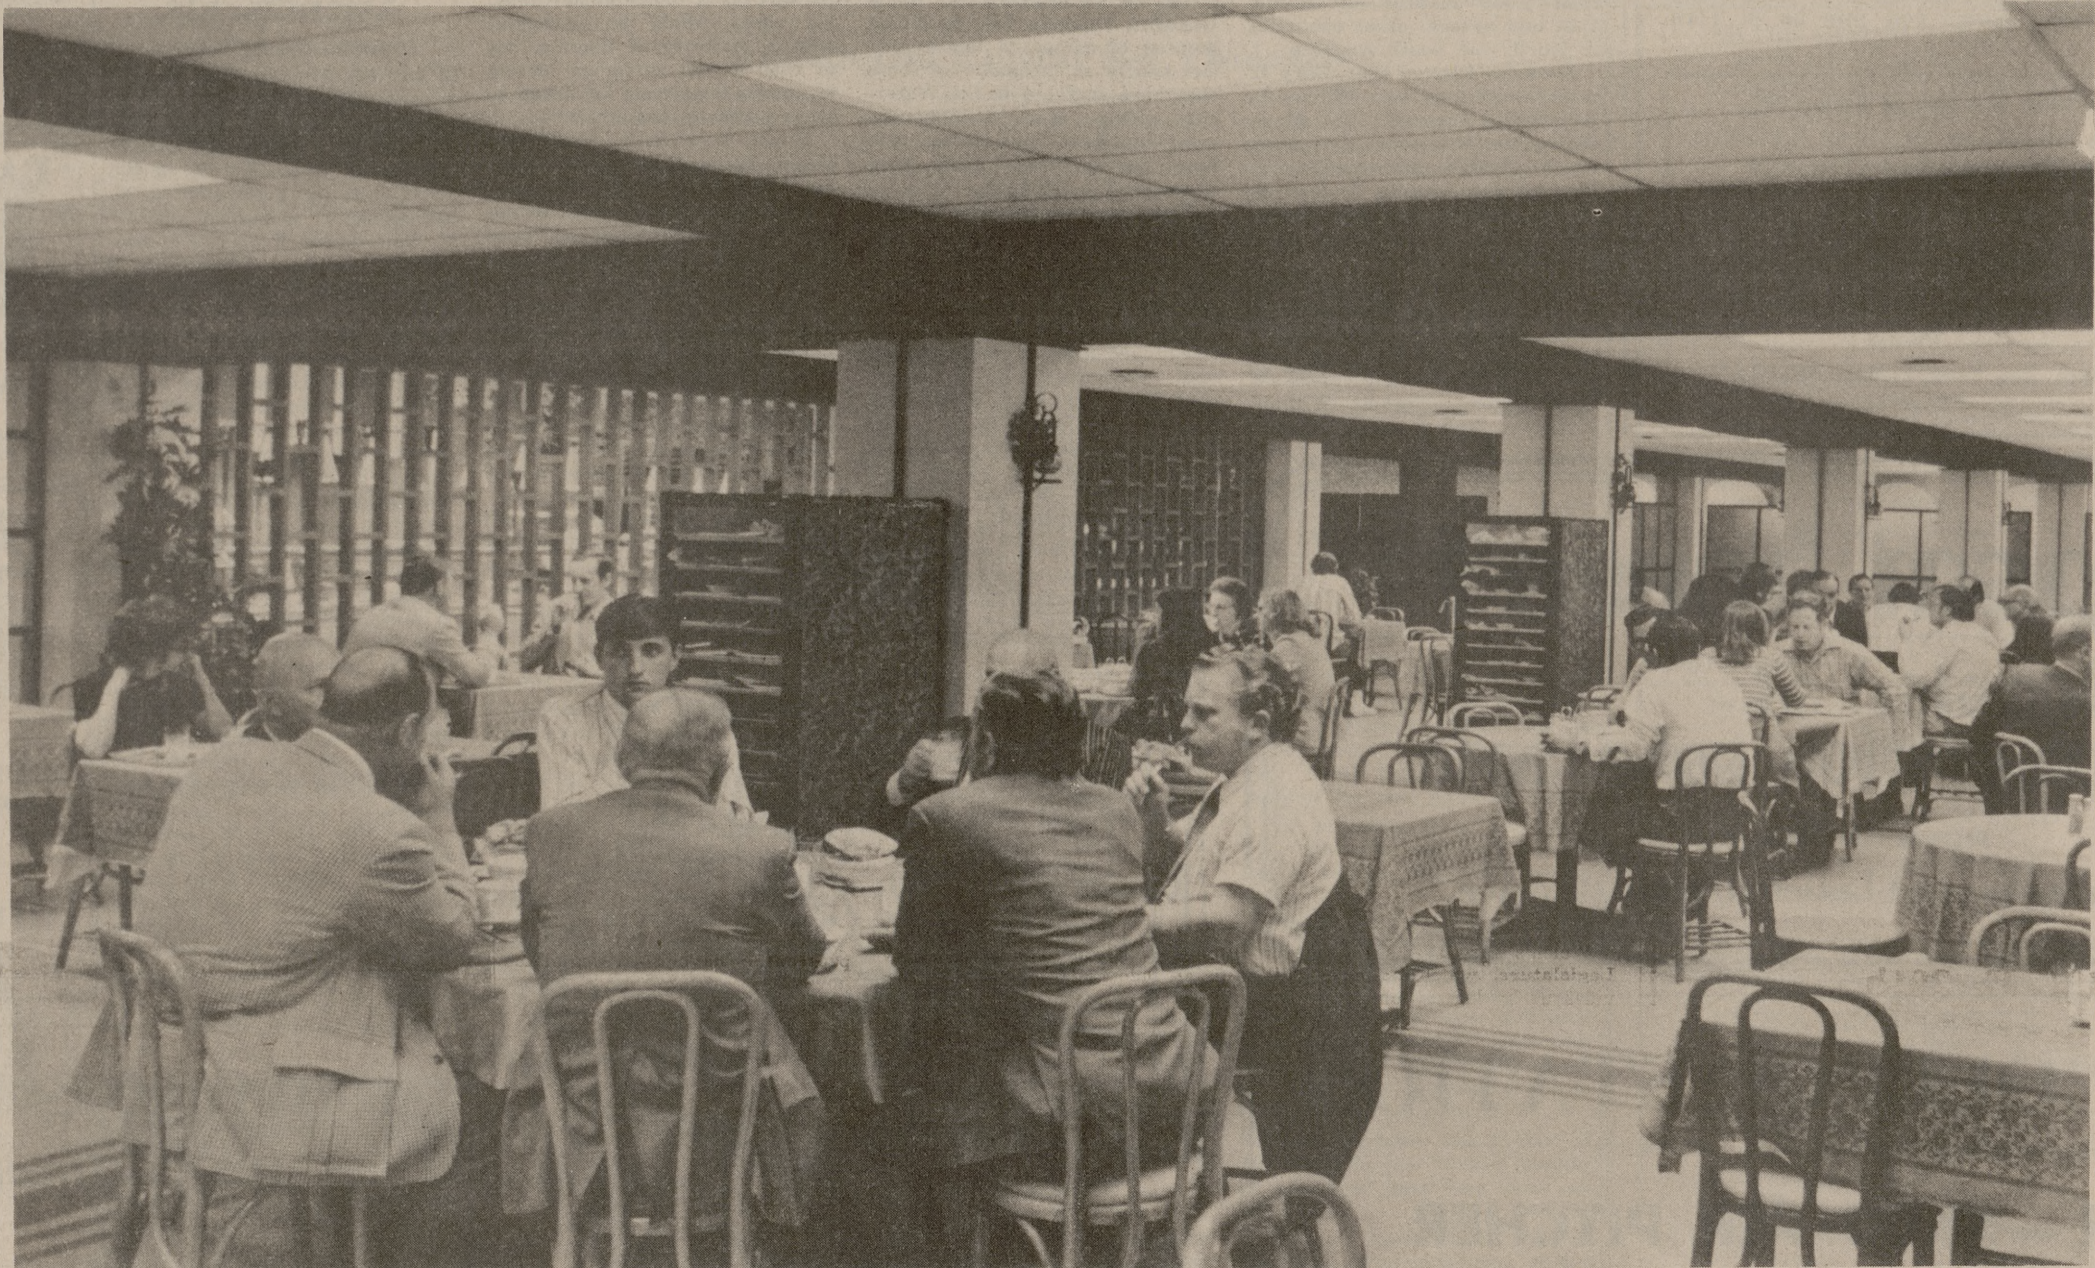

Did You Know

**PENISTON CAFETERIA IS NOW OPEN EACH EVENING, that's right . . .
from 4:30 to 7:00 EACH EVENING, SUNDAY THROUGH FRIDAY.**

Featuring a Great Variety of Meals at Budget Prices

- | | |
|-------------------------------|---|
| (√) Home-made hot rolls | (√) \$1.25 Specials (tax included)-Every evening,
<small>SUNDAY THROUGH FRIDAY</small> |
| (√) Fast service | (√) Low calorie foods for the weight watchers |
| (√) Inexpensive | (√) Delightful Atmosphere |
| (√) Parking across the street | (√) Mouth-watering desserts |

If you have never thought about taking the "BETTER HALF" to dinner on campus, then you have never thought about Peniston Cafeteria. When you think about eating out . . . **THINK PENISTON.**

PENISTON CAFETERIA, Lower Level, Sbisa Hall

OPEN
SUN.-FRI. 7 A.M. - 1:15 P.M.
4:30 P.M. - 7 P.M.

"Quality First"