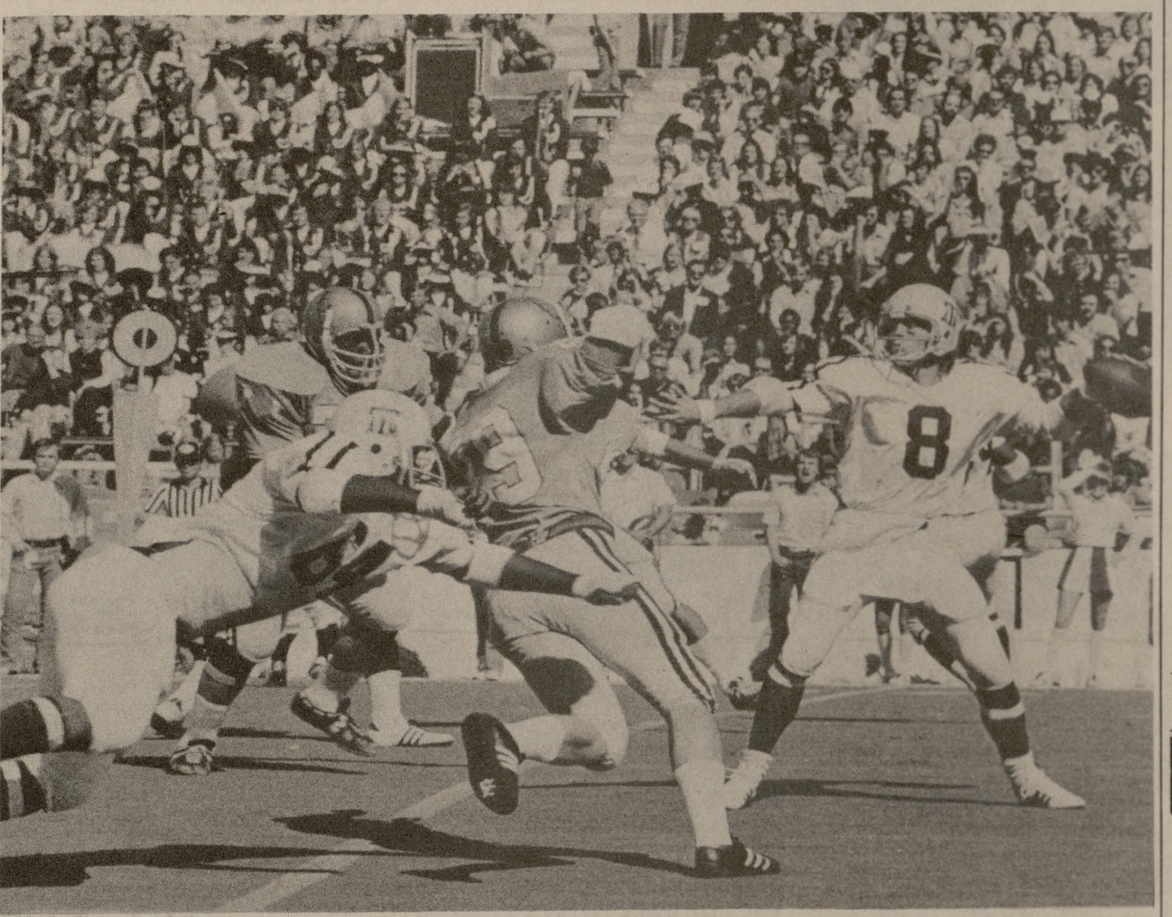

The poise Walker exhibited in his collegiate debut as a starter belied the fact that he was the only non-legal adult in the lineup under the new Texas Majority Rights Law which extended the privileges of adulthood to everyone 18 years of age and older. Walker ran 19 times for 81 yards, hit one of two passes without an interception and engineered five touchdown drives.

Following the game, he faced a barrage of newsmen and showed the same kind of composure. "No, I wasn't nervous during the

game," Walker said. "I treated it just like practice. I got a tooth knocked out in the third quarter, but it was worth it because we got a first down. Everyone on the team was very encouraging. Mike Jay (the quarterback Walker replaced) helped a lot during the week and on the sidelines. I expected to throw about 20 times, but we didn't need to throw. The coach called the plays and everything worked out fine."

During Walker's time in the TCU game, the Aggies did not have a turnover, quite a turnaround from the last three games when A&M had 15 turnovers to just two for the opposition.

Guiding an offensive unit which is composed of one junior, eight sophomores and two freshmen, Walker's youth is not really extraordinary. If he and his young compadres can stay healthy, Aggie football fortunes are definitely on the way up.

DAVID WALKER prepares to uncork one of the two passes he threw against TCU last week. The freshman from Louisiana started his first college game against the Frogs and responded by directing the Aggies to a 35-16 victory while picking up 81 yards rushing.