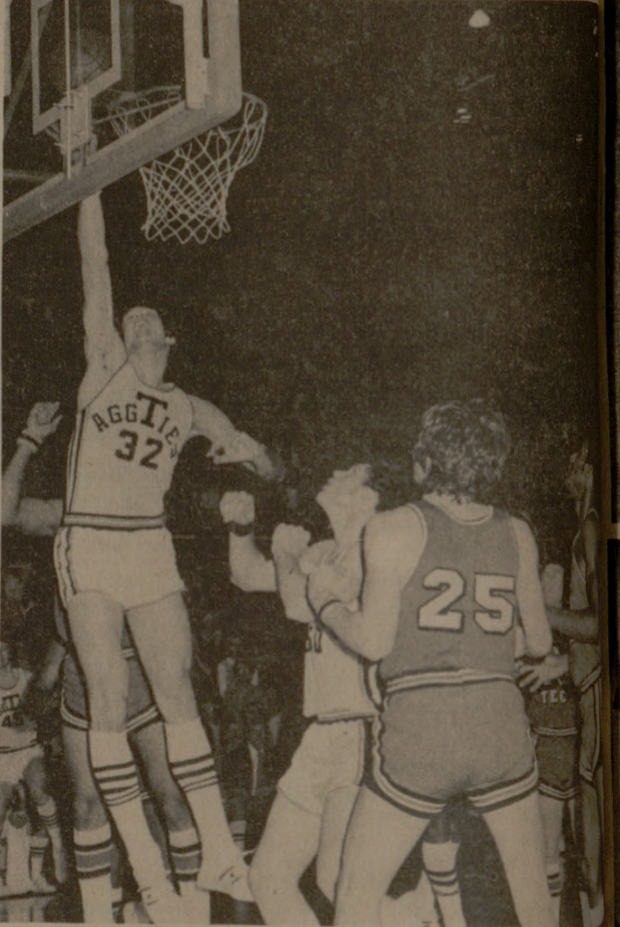

7.6 rebounds.

"Lynn is developing his moves offensively and when he learns to crash the boards he's going to be a fine all-around threat," said Swaim.

TCU will start 5-10 letterman Herb Stephens (6.2), 6-1 sophomore Eddy Fitzhugh (6.1), 6-6 freshman Gary Landers (8.3), 6-8 Royal and Bozeat.

Top reserve for the Frogs is 6-8 freshman Wayne Wayman who leads the team in rebounds with 7.8.

Starting lineup for the Aggies looks to be back to its most reliable after trying to gain more height replacing 5-10 Mike Floyd with 6-7 Webb Williams.

Floyd (11.2) and 6-3 Mario Brown (11.8) will be at the

guards, 6-8 sophomore Cedric Joseph (9.8 pts-10 reb) will be at center, 6-6 Randy Knowles (15.9 pts-8.5 reb) and 6-8 Jeff Overhouse (14.4 pts-8.4 reb) will be at forwards.

The Aggies' biggest problem since conference action started is the lack of consistent scoring. In non-conference action, A&M averaged over 86 points per game

and in conference only is not hitting a consistent age as was shown in astrous 68-67 loss to Tech day.

"I thought our effort was mendous," Metcalf said. "We hit 37 percent from the field while Tech hit 53. The beat us."

Rugby Action Begins Saturday At San Antonio

A&M's rugby club opens defense of its two-year reign as Texas Rugby Union champions as it opens play with two road games Saturday.

The white team travels to San Antonio to play the always tough San Antonio Line. SA is considered one of the most physical teams in the union.

Roger Boos, who coached the previous Aggie championship teams, has graduated and is being replaced by player-coaches Gene Anderson and Steve Storman. Both travel with the white squad.

The Maroon team, under the direction of Rick Myers, will travel to Austin to face Fort Worth as part of a triple-header rugby day in that city. Fort Worth is the newest entry into the rugby union and is composed of mostly young and inexperienced players.

A&M's first home action is Feb. 10 when they face the Austin Gold and Black teams.

Final Swim Meet Held Here Saturday

By KEVIN COFFEY
Assistant Sports Editor

A&M's men's swimming team makes its final home appearance of the season when they face Arkansas in P. L. Downs Natatorium at 2 p.m. Saturday.

While the men do battle with the Razorbacks, the women's team travels to Fort Worth to participate in the Texas Invitational Meet.

Arkansas beat the Aggies in the Ozarks last year and were favored to take the third spot in the SWC meet. A&M stifled those hopes as they upset the Hogs to finish behind SMU and Texas.

With last year in mind, coach Dennis Fosdick feels Arkansas will bring a revenge filled team to College Station.

"Arkansas will really be up for us," Fosdick said, "but we want to put on a good show for the home folks in our last meet here. We've been swimming well in practice all week."

"Doug Meaden, Casey Cutler, Jim Yates, Steve Moore, Larry Schuekler, Dan and Steve Sonnenberg have been having some of their best workouts and I think some of them may swim their personal best times," Fosdick said. The coach hinted that perhaps an A&M record could fall during the meet.

"Our biggest problem is that Steve Prentice had a strength sapping bout with the flu last

week and he may not be up to his best performances. He should be recovered by the conference meet in March," Fosdick added.

The women's team, which placed fourth at the state meet last year with only six swimmers, will open its season Saturday. This is only the second year for women's swimming at A&M.

"We hope to find out where we are and where we're going," said Jean Collins, who serves as coach, manager "and head flunky."

"All the colleges and universities in the state got invited to this meet," said Collins, "it should tell us a lot about our team."

This year's squad has grown to over 20 swimmers, more than doubling last year's participants.

Douglas Jewels
212 N. Main - Bryan - 414

International Student Howdy Party
Featuring film—"The A Look at Human Relationships"
Panel Discussion
Recreation & Refreshments
Friday, February 3, 7:30 p. m.
BAPTIST STUDENT CENTER

The Church.. For a Fuller Life.. For You..