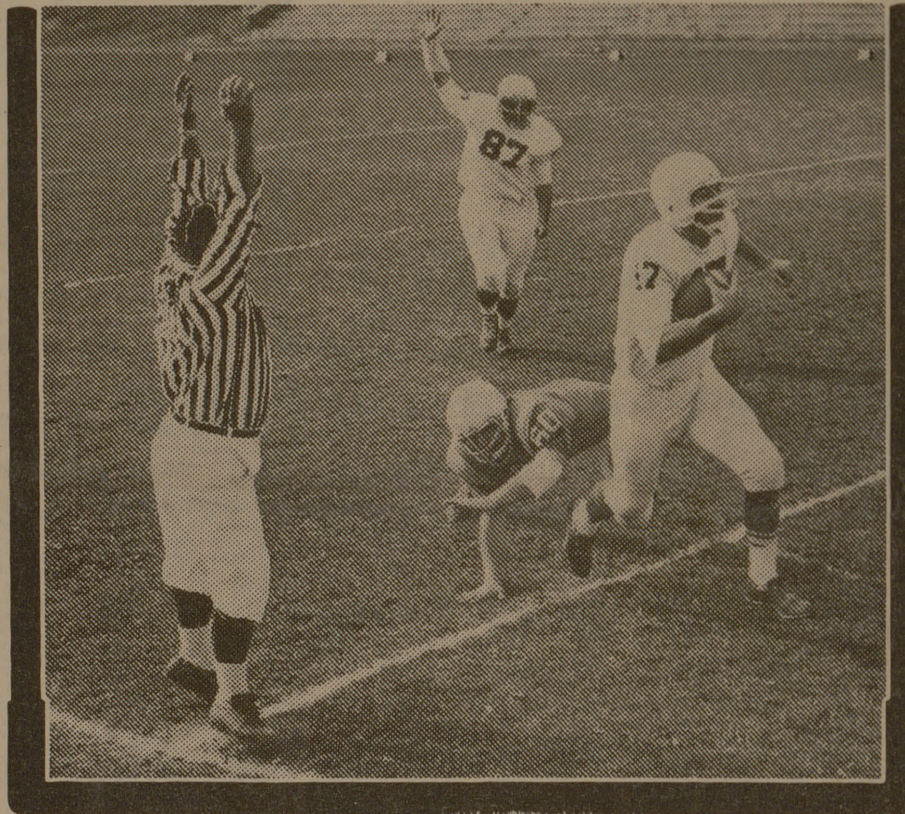

The Church.. For a Fuller Life.. For You

TOUCHDOWN

Sunday Acts 27:18-27

Monday Genesis 32:24-30

Tuesday Exodus 33:12-23

Wednesday Joshua 24:14-25

Thursday Psalms 39:4-8

Friday Psalms 51:1-14

Saturday Psalms 130:1-8

TOUCHDOWN... we all know the thrill that lifts us to our feet when OUR team scores. We cheer, we sing and shout.

It takes teamwork to put a man over that goal line. The whole team must work together to move that ball down the field... "the right way." The guards and tackles must hold the line. The ends must be "on target" to receive passes. The quarterback must know his plays and execute them with speed and skill.

Likewise, in the game of life we need wisdom and strength beyond our individual endeavor. It is essential to receive inspiration and help in order to achieve successfully our goals in life. Your church can provide that faith which leads to everlasting victory.

CALENDAR OF CHURCH SERVICES

CHURCH OF JESUS CHRIST OF LATTER DAY SAINTS
26th East and Coulter, Bryan
8:30 A.M.—Priesthood meeting
10:00 A.M.—Sunday School
5:00 P.M.—Sacrament Meeting

FAITH CHURCH UNITED CHURCH OF CHRIST
9:15 A.M.—Sunday School
10:30 A.M.—Morning Worship
7:30 P.M.—Evening Service

FIRST CHRISTIAN CHURCH
Homestead & Ennis
9:45 A.M.—Sunday School
10:45 A.M.—Morning Worship
5:30 P.M.—Young People

UNITARIAN FELLOWSHIP
305 Old Highway 6, South
10:00 A.M.—Sunday Service
7:00 P.M.—Adult Service
305 Old College Road South

UNIVERSITY LUTHERAN
Hubert Beck, Pastor
9:30 A.M.—Bible Class
10:45 A.M.—Divine Worship
6:00 P.M.—Worship Celebration
7:30 P.M.—Wednesday, Discussion Group

A&M METHODIST
9:45 A.M.—Sunday School
10:55 A.M.—Morning Worship
E:30 P.M.—Campus & Career Class
5:30 & 6:00 P.M.—MYF Meetings

CHURCH OF THE NAZARENE
9:45 A.M.—Sunday School
10:45 A.M.—Morning Worship
6:30 P.M.—Young People's Service
7:00 P.M.—Preaching Service

FIRST BAPTIST
9:30 AM—Sunday School
10:45 AM—Morning Worship
6:10 PM—Training Union
7:20 PM—Evening Worship
6:45 PM—Choir Practice & Teachers' meetings (Wednesday)
7:45 PM—Midweek Services (Wed.)

SECOND BAPTIST
710 Eisenhower
9:45 A.M.—Sunday School
11:00 A.M.—Church Service
6:30 P.M.—Training Union
7:30 P.M.—Church Service

OUR SAVIOUR'S LUTHERAN
8:30 & 10:45 A.M.—The Church at
9:30 A.M.—Bible Classes For All
Holy Communion—1st Sun. Ea. Mo.

CENTRAL CHRISTIAN CHURCH
3205 Lakeview
9:45 A.M.—Bible School
10:45 A.M.—Morning Worship
6:00 P.M.—Youth Hour
7:00 P.M.—Evening Worship

COLLEGE HEIGHTS ASSEMBLY OF GOD
9:45 A.M.—Sunday School
11:00 A.M.—Morning Worship
6:30 P.M.—Young People's Service
7:30 P.M.—Evening Worship

ST. THOMAS' EPISCOPAL CHURCH
Rector, The Rev. Wm. R. Oxley
Phone 846-5133
Sunday Services—8:00 A.M., 10:00 A.M., 6:00 P.M.
Church School—10:00 A.M. Sundays
Canterbury Group—11:15 A.M. and 6:00 P.M. Sundays

Hillier Funeral Home
BRYAN, TEXAS
502 West 26th St.
PHONE TA 2-1572

Campus and Circle Theatres
College Station