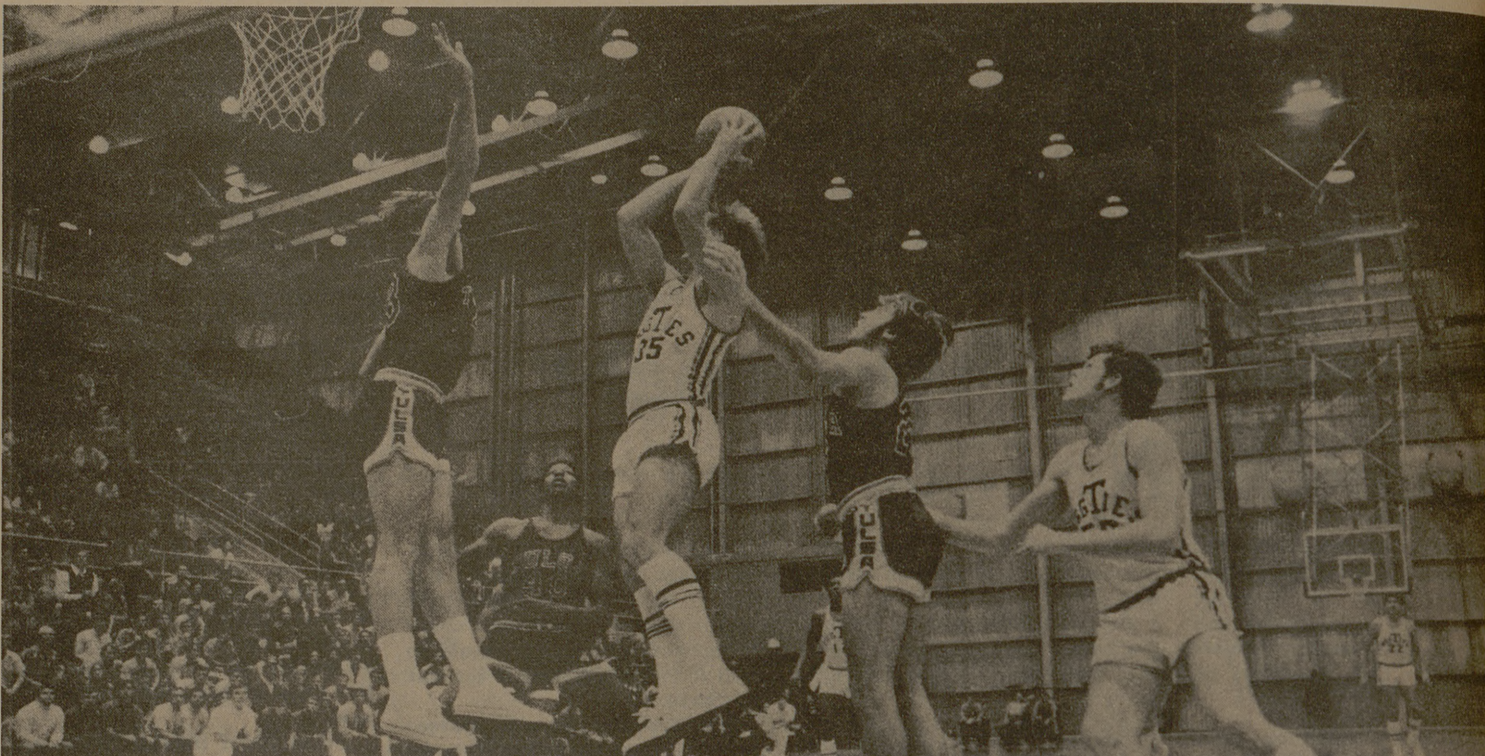

It will be important for the Aggies to learn from the UCLA game. With A&M still learning the new run-and-shoot type offense and the pressing defense, the Bruins should be a good test of how well they can perform under pressure from the best. The outcome of the game is not as vital as what the Aggies can gain in experience and execution.

Howard leads A&M in scoring with 52 points. Overhouse is next with 50, followed by Knowles,

42, Brown, 38, and McKey and Duplantis, 17 each. Overhouse is the top rebounder, having hauled in 30 caroms. Knowles is next with 21, followed by Brad Pauley with 19 and Bobby Threadgill with 13. McKey leads the Aggies in assists with 20.

As a team, A&M has hit 44% of its shots from the field and 65% from the free throw line. They are averaging 53.3 rebounds per game, against 44.3 for the opposition.

After the 8 o'clock game with Southwest Texas Tuesday night, the Aggies will be in the Lobo Invitational in Albuquerque, New Mexico, Dec. 22-23. Dec. 27-28, they will be in the Bluebonnet Classic in Houston's Hofheinz Pavilion. The Presidential Classic in Washington, D. C., follows on Jan. 7-8. The last pre-conference game is with Trinity here Jan. 13, with league action starting here on Jan. 15 against Southern Methodist.

LEADING AGGIE SCORER Wayne Howard (35) goes up for a short jumper in the Tulsa game last Tuesday. The Aggies for a 17.3 average. A&M plays UCLA Saturday night and returns home Tuesday for an 8:00 p. m. game with Southwest Texas State. (Photo by Joe Matthews)

Aggie Fish host Wharton in prelim contest Tuesday

By BILL HENRY
Assistant Sports Editor

Wharton Junior College will invade G. Rollie White Coliseum Tuesday, Dec. 14, in a preliminary match with the Texas A&M Fish at 5:45 p.m. This game will be followed by varsity action against Southwest Texas State University.

The Fish will bring a 1-1 record into the contest in hopes of gaining another dose of confidence with the homecourt advantage.

In two previous games, the Fish have changed drastically in

their style of play. Against San Antonio College they looked flat, slow and did not play very smart basketball. SMU, however, proved that there is another side of the tree-top tall Fish basketball team. A&M hustled, played well and used their heads. This new style of play enabled the Fish to embarrass a good SMU team, 100-82.

Mike Floyd has been the spark-plug of the quintet, hitting for 49 points and adding 10 rebounds. It is his floor leadership that has shown brilliantly in two games.

Cedric Joseph is beginning to live up to his All-American billing after the SMU game. Joseph grabbed 26 rebounds while scoring 21 points and completely dominated the inside. Against the outclassed San Antonio club, his performance was less than superior, grabbing only 12 rebounds and scoring 17 points. Joseph is looked on for greatness in his career at A&M and, barring any freak accidents, stardom is destined for the 6-8, 220 pound postman from Fort Worth Arlington Heights.

Dale Donaldson, one of Joseph's high school teammates, has also shown promise at times at his guard spot with his soft touch from the corner. With some defensive skills, Donaldson could prove to be a big asset to the A&M varsity next season. He has scored 28 points and grabbed 10 caroms in action so far.

Jerry Mercer of Houston Cypress-Fairbanks has not come around as yet but when he can get accustomed to the A&M style of play, he will give opposing postmen a lot of problems. With Mercer, 6-9, and Joseph underneath, A&M could have one of the greatest insides in history.

This game will be the final action for both the varsity and freshmen here until January 13th when the varsity takes on Trinity and the Fish host Blinn Junior College.

Humble's Kern Tips Trophy awarded to Gary Hammond

Gary Hammond, Southern Methodist University's versatile back, was named winner of the Fourth Annual Kern Tips Memorial Award in Dallas Wednesday.

The trophy, named for the late Southwest Conference radio broadcaster Kern Tips, is given each year by Humble Oil & Refining Company to the outstanding senior football player in the SWC as selected by a panel of 120 people.