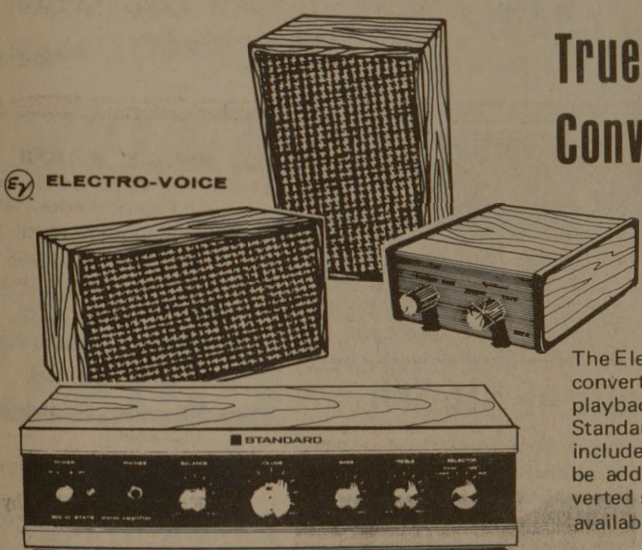

True 4-Channel Conversion Kit

We want you to enjoy the fantastic sounds of 4-channel, quadraphonic stereo as soon as possible....so we've gathered together all the components you'll need to convert your present stereo system to 4-channel.

The Electro-Voice EVX-4 quadraphonic decoder converts the music into true 4-channel for playback from your present amplifier and the Standard PM 158 auxiliary amplifier. We've included two SE-100 air-suspension speakers to be added as the "rear" speakers for your converted system. Selection of 4-channel cartridges available now!

Reg. 199.95

STERLING SAVE 30.00 **NOW 169.95**

130-Watt Stereo System

We wanted to get you the best deal around on a powerful stereo system! That's why we've selected these fine components. The Pioneer SX-990 is an all solid-state AM/FM/FM multiplex receiver boasting 130-watts of unexcelled music power and performance. The Sterling/Miracord 46-1700 is our best four-speed automatic record changer with base, dust cover and Shure elliptical cartridge. The two SE-300 speakers each have a 10" woofer for base response and a 3 1/2" midrange/tweeter providing full rich sound reproduction.