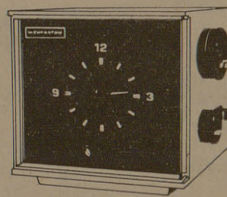

STERLING Reg. 21.88
SAVE 7.00 NOW 14.88

RECORD YOUR OWN 8-TRACK CARTRIDGES

PANASONIC

Play 'em at Home,
Play 'em in Your Car

All new and very affordable, the Panasonic RS-803US record/play deck has everything needed to record tapes from your records or off-the-air. Special automatic "stop switch" shuts off unit after all four programs are recorded....it's "automated" for flawless recordings every time. Fast forward button, mike inputs, walnut wood case.

Reg. 109.95

NOW 99.95 SAVE 10.00

The Cube is Here!

AM/FM Clock Radio

Sterling exclusive....the ideal companion for desk or bedside. Contemporary cube design of the Sheraton SE 63-0300 houses an AM/FM alarm clock radio. Control knobs are located on the side for easy reading of the clock's huge face. Limited quantity, so stock up now for Christmas!

STERLING Reg. 29.95
SAVE 10.00 NOW 19.95

"Fantastic" Component Stereo!

STERLING

This is all the system you'll ever need for great stereo reproduction. It starts with the SE 70-0175 AM/FM stereo receiver rated at 175-watts music power (at 4 ohm's). This handsome performer teams with our best automatic turntable, the Sterling/Miracord 46-1700 turntable featuring controls for anti-skate and pause, weighted full size platter. Complete with wood base, dust cover and Shure elliptical cartridge. Completing the system are two SE-300 air-suspension speakers in rich walnut enclosures, each with a 10" woofer and a 3 1/2" midrange/tweeter.