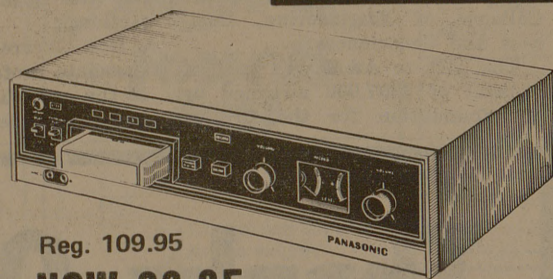

The Electro-Voice EVX-4 quadraphonic decoder converts the music into true 4-channel for playback from your present amplifier and the Standard PM 158 auxiliary amplifier. We've included two SE-100 air-suspension speakers to be added as the "rear" speakers for your converted system. Selection of 4-channel cartridges available now!

Reg. 627.90

PIONEER **STERLING** **NOW 505.00 SAVE 122.90**

Portable AM Radio Portable

MIDLAND

Carry along this precision engineered AM radio wherever you go to enjoy your favorite music or sport event! The Midland 10-020 comes supplied with a 9-volt battery and features contour styling, large tuning dial, a 2 1/4" speaker, polystyrene cabinet and earphone jack. (Earphone optional).

STERLING Reg. 21.88
SAVE 7.00 NOW 14.88

RECORD YOUR OWN 8-TRACK CARTRIDGES

PANASONIC

Play 'em at Home,
Play 'em in Your Car

All new and very affordable, the Panasonic RS-803US record/play deck has everything needed to record tapes from your records or off-the-air. Special automatic "stop switch" shuts off unit after all four programs are recorded....it's "automated" for flawless recordings every time. Fast forward button, mike inputs, walnut wood case.

Reg. 109.95

NOW 99.95 SAVE 10.00

The Cube is Here!

AM/FM Clock Radio

Sterling exclusive....the ideal companion for desk or bedside. Contemporary cube design of the Sheraton SE 63-0300 houses an AM/FM alarm clock radio. Control knobs are located on the side for easy reading of the clock's huge face. Limited quantity, so stock up now for Christmas!