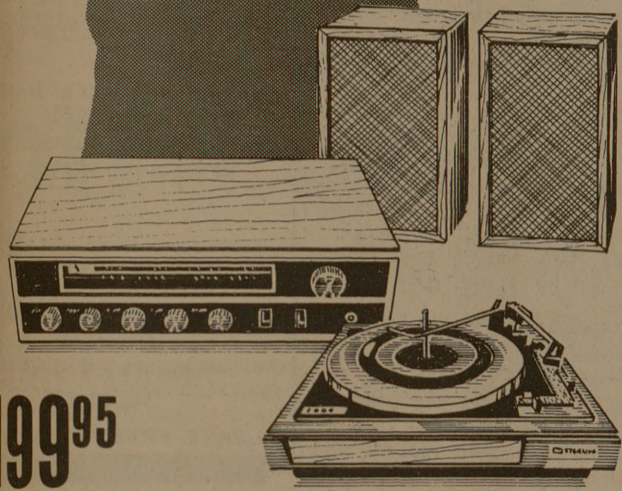

## The LIVING END in LIVING STEREO!

LIVING STEREO AT A PRICE YOU CAN LIVE WITH! This Sterling System is perfect for the budget minded buyer who wants a great sound. Sterling 70-0030 stereo receiver brings you high fidelity reproduction of programs from both AM and FM monophonic or FM multiplex stereo broadcasts. Also from audio sources, stereo or monophonic from discs and tapes.

Two Sterling SE-100 speakers incorporate the latest advances in audio engineering and have a high compliance 6 1/2" air suspension speaker. The deluxe 4-speed automatic turntable has complete flexibility of operation and includes diamond needle cartridge, base and dust cover.