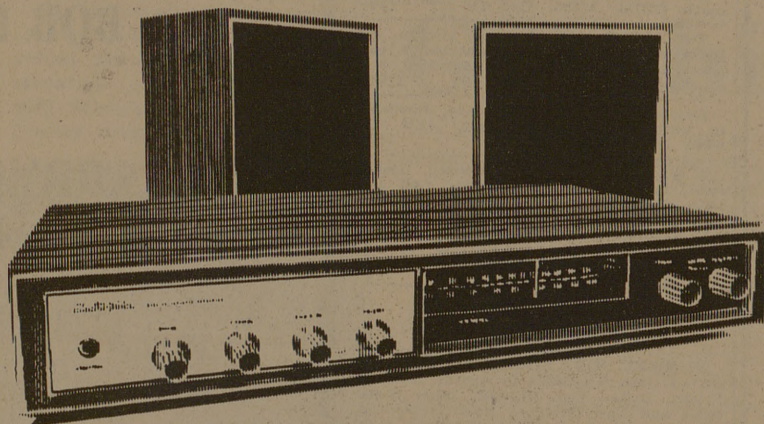

FOR COMPACT CONCERTS

This powerful, but compact, 24-watt AM/FM Electro-Voice 1082 stereo system is perfect for apartment dwellers. Features AM tuner, stereo FM tuner power amplifier and a preamplifier-control center. All solid state circuitry. Rear panel jacks, headphone jack, 5-position input selector switch, bass and treble controls, FM stereo indicator and balance control. Two full range, high efficiency, 6-inch, 8 ohm speakers are housed in matching walnut cabinets. Amazing full-bodied sound!

Reg. 129.95 79.95