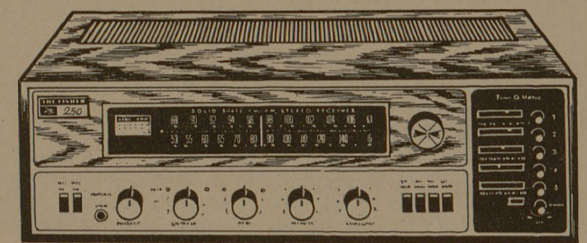

GET A SYSTEM GOING

To get a system going start with the most popular AM/FM stereo receiver ever produced by Fisher. It offers a full range of convenience features such as automatic stereo switching, Baxandall tone controls, tape monitor facilities and separate speaker switches.

Its 120-watts is more than enough power to drive separate main and remote stereo speaker systems simultaneously.

Think about it....isn't it time you put a system in your life?

Reg. 349.95 299.95

SPECIAL SAVINGS! LIMITED TIME ONLY!

If you're a smart shopper, you've been waiting to buy a good portable radio at a huge markdown.....and now is the time! The Juliette NA-1818 solid state AM/FM-afc portable radio regularly sells for $39.95 but is yours at an $18 savings!

You will enjoy quality sound, free from drifting and interferences, on the Juliette NA-1818. Plus you can take it any place you want. Has built-in AC cord or will run on four flashlight batteries.

Don't miss it! Come in today!

Reg. 39.95 21.95