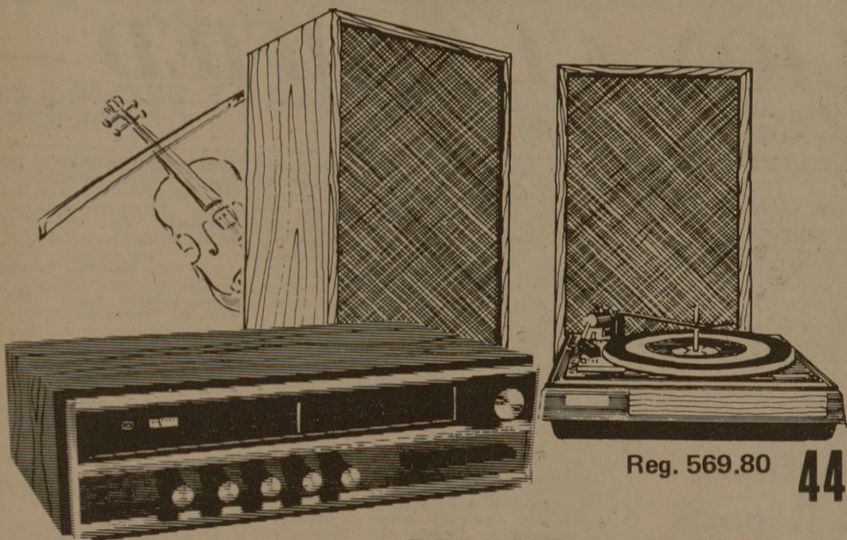

Reg. 569.80 449.95

BEAUTIFUL STEREO MUSIC

Now you can enjoy beautiful stereo music with the Sterling 175 watt AM/FM receiver. Switches for loudness, mono/stereo, tape monitor, mute on/off, main speaker and remote speaker. Illuminated tuning scale and output jacks. FM stereo indicator light. Rotary knobs for volume, balance, bass, treble and input selection.

The Sterling 46-1400 turntable has scientific spring suspension system in conjunction with low mass tone arm, stylus pressure adjustment, anti-skate and pause control.

The Sterling SE-400 speakers deliver full range high efficiency sound by a heavy duty 12-inch woofer, 5-inch speaker and 3-inch tweeter. Walnut finish.

ULTIMATELY YOU'LL WANT MARANTZ. WHY NOT NOW?

The Marantz tradition of quality and excellence is demonstrated in every feature of the Model 28 AM/FM stereophonic receiver which allows you complete control of sound output.

Features the Gyro-Touch Tuning which allows smooth and effortless station selection, advanced circuit design employing only silicon transistors for cool, stable, dependable operation.

See it for yourself. Hear it for yourself. The natural sound of Marantz awaits you at Sterling Electronics.

marantz COMPONENTS • SPEAKER SYSTEMS • RECEIVERS

Reg. 249.95 219.95

GET A SYSTEM GOING

To get a system going start with the most popular AM/FM stereo receiver ever produced by Fisher. It offers a full range of convenience features such as automatic stereo switching, Baxandall tone controls, tape monitor facilities and separate speaker switches.

Its 120-watts is more than enough power to drive separate main and remote stereo speaker systems simultaneously.

Think about it....isn't it time you put a system in your life?

Reg. 349.95 299.95

SPECIAL SAVINGS! LIMITED TIME ONLY!

If you're a smart shopper, you've been waiting to buy a good portable radio at a huge markdown.....and now is the time! The Juliette NA-1818 solid state AM/FM-afc portable radio regularly sells for $39.95 but is yours at an $18 savings!

You will enjoy quality sound, free from drifting and interferences, on the Juliette NA-1818. Plus you can take it any place you want. Has built-in AC cord or will run on four flashlight batteries.

Don't miss it! Come in today!

Reg. 39.95 21.95

big stereo sound! big special values!

39.95

Reg. 49.95

Everything is big about the Sterling 46-1000 deluxe four speed automatic turntable EXCEPT THE PRICE! This beautiful turntable dispels the theory that a fine high fidelity automatic turntable must be costly. The Model 46-1000 has complete flexibility of operation in automatic, semi-automatic and manual play, along with continuous repeat-play features by virtue of positive record size selection. Comes complete with diamond needle cartridge, base and cover.