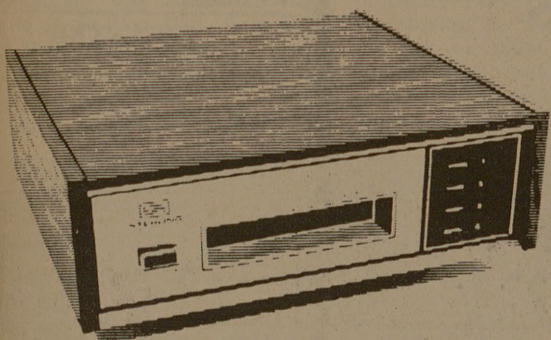

## big stereo sound! big special values!

39.95

Reg. 49.95

Everything is big about the Sterling 46-1000 deluxe four speed automatic turntable EXCEPT THE PRICE! This beautiful turntable dispels the theory that a fine high fidelity automatic turntable must be costly. The Model 46-1000 has complete flexibility of operation in automatic, semi-automatic and manual play, along with continuous repeat-play features by virtue of positive record size selection. Comes complete with diamond needle cartridge, base and cover.

## Tape Cassettes

High quality magnetic recording tape

60 minutes 90 minutes 120 minutes

60¢ 90¢ 1.20

## deck out your stereo system

Your home stereo system is not complete without an eight track tape deck and the Sterling 84-0800 is yours at a \$20 savings! Plays uninterrupted stereophonic music endlessly through a fully pre-recorded tape cartridge teamed with your own Hi-Fi system, Hi-Fi amplifier and speaker system. Automatic and manual channel selection. 100-10,000 Hz frequency response.