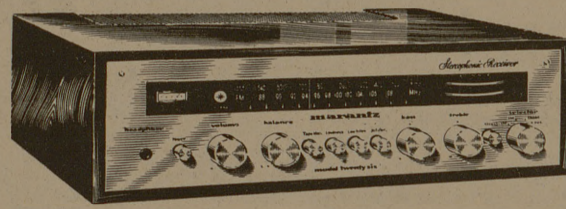

ULTIMATELY YOU'LL WANT MARANTZ. WHY NOT NOW?

The Marantz tradition of quality and excellence is demonstrated in every feature of the Model 28 AM/FM stereophonic receiver which allows you complete control of sound output.

Features the Gyro-Touch Tuning which allows smooth and effortless station selection, advanced circuit design employing only silicon transistors for cool, stable, dependable operation.

See it for yourself. Hear it for yourself. The natural sound of Marantz awaits you at Sterling Electronics.

marantz COMPONENTS • SPEAKER SYSTEMS • RECEIVERS

Reg. 249.95 219.95