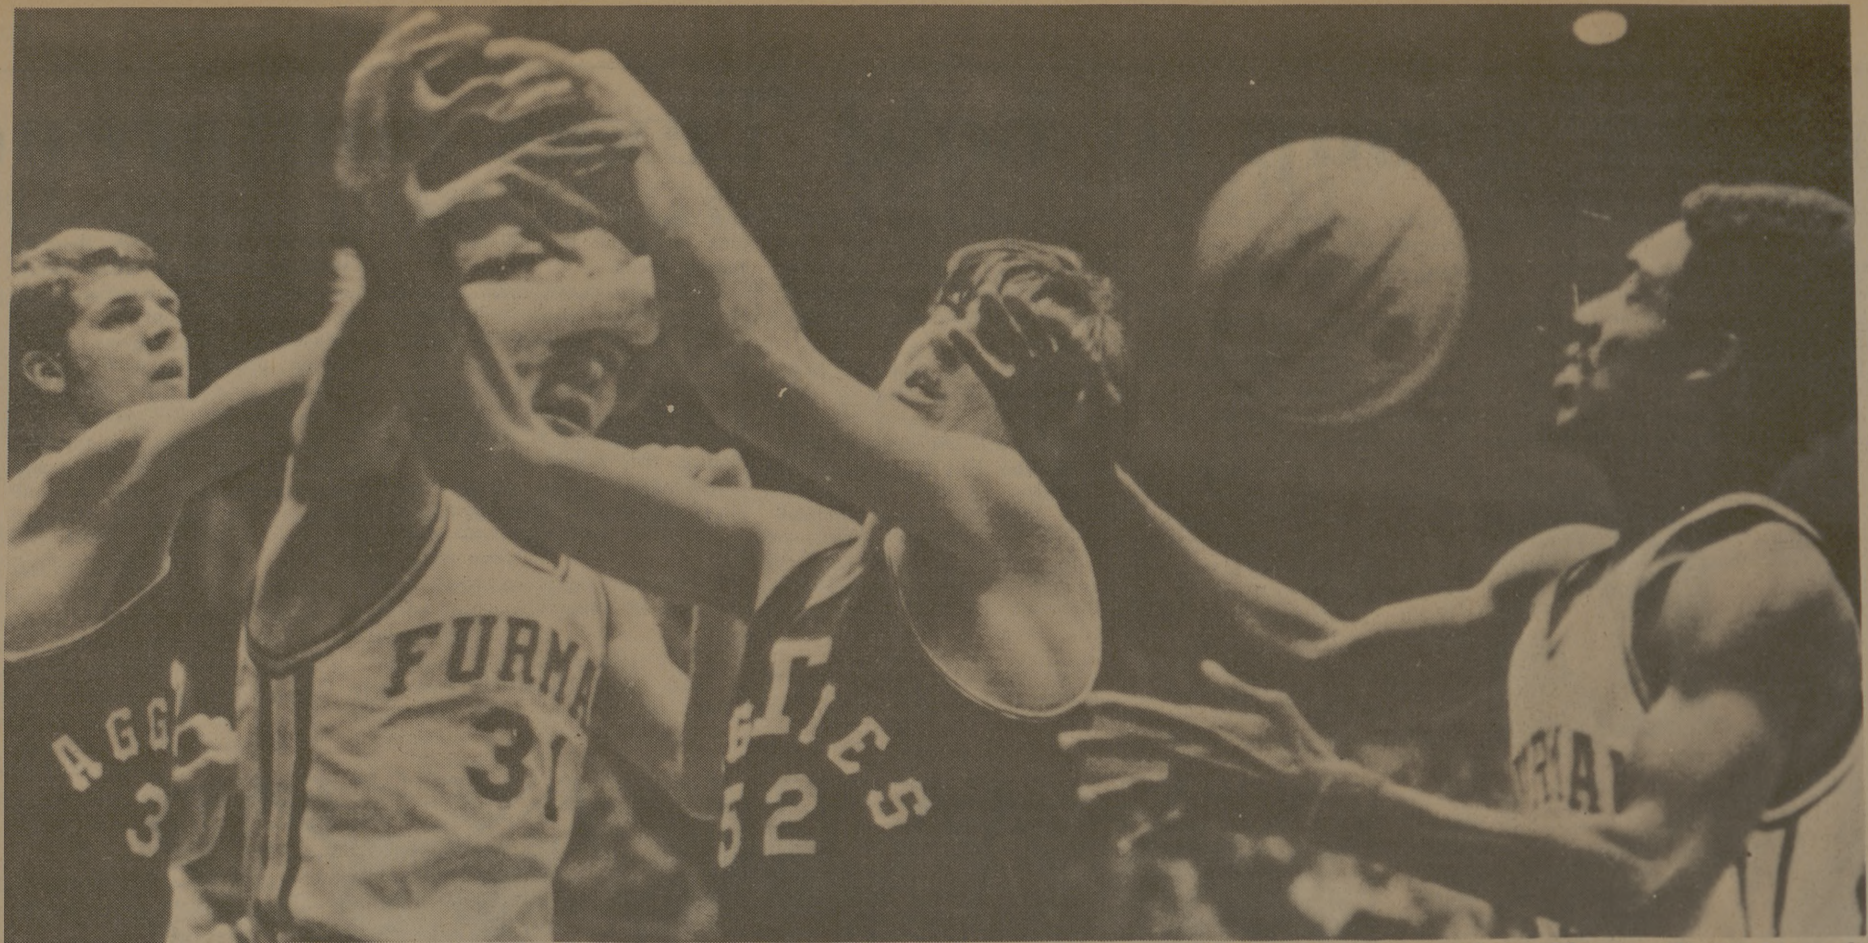

Total Sound
Make it Big with Professional LABELLA

GUITAR STRINGS

- ★ Rock N' Roll
- ★ Classical
- ★ Acoustic
- ★ Electric Flat Wire
- ★ Electric Round Wire

E. & O. MARI, INC.
38-01 23rd Ave., Long Island City, N.Y. 11105

MOMENTARY CONFUSION results when the ball gets away during the Texas A&M-Furman consolation game during the Poinsetta Basketball Classic in Greenville, S. C., Dec. 29. Rick Duplantis (A&M), left, Russ Hunt (Furman), Steve Niles (A&M) and Lisco Thomas (Furman) tangle in their hurry for the ball. A&M lost the game, 103-83. See story, page 5. (AP Wirephoto)