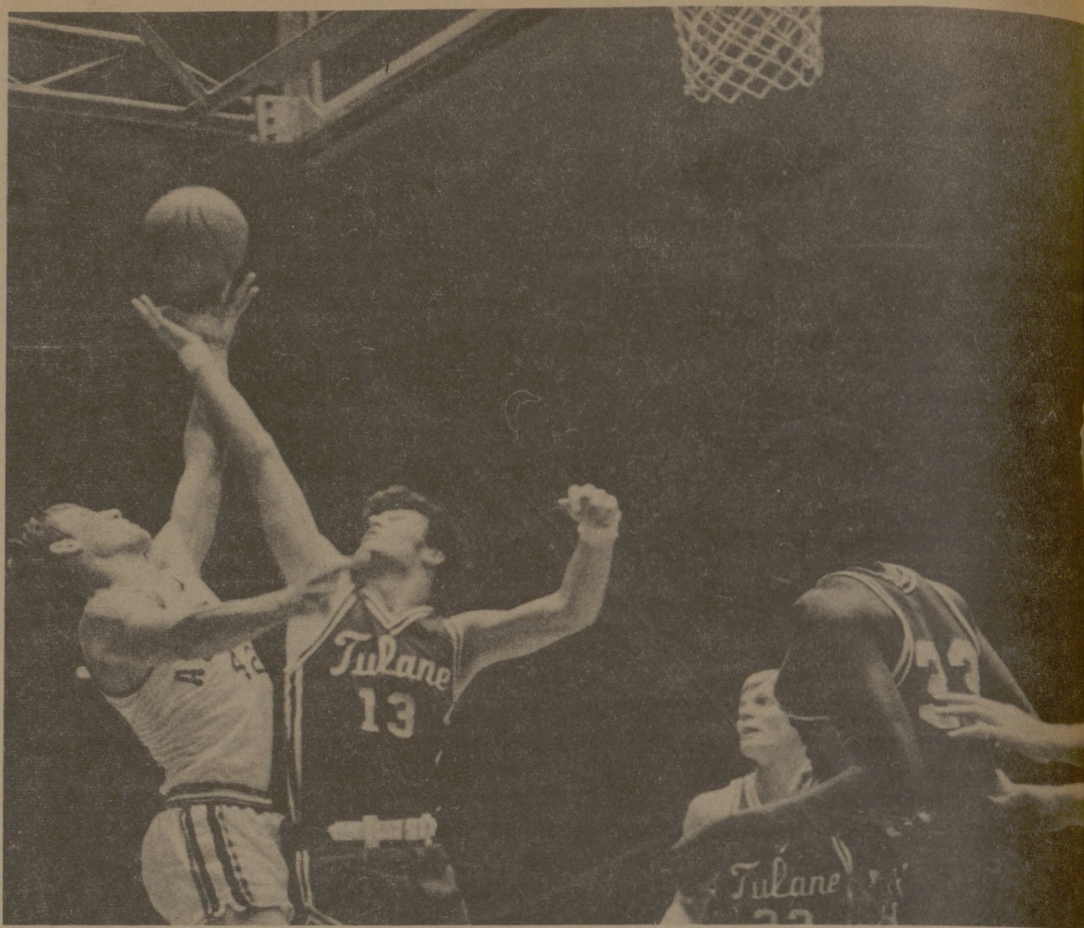

Knolle has popped in 158 points in six games and has twice broken the 30 point mark.

Baylor is also even in six starts and the outstanding play of Tyler Junior College exs Willie Chatman and Bobby Thompson is a main reason.

Chatman, a senior and returning all conference veteran, has scored 23 point a game and Thompson, in his first year with the Bears, is scoring at a 20-point

clip. Defending champion Rice has won two of its first four games and one of the losses was a learning session at UCLA, which they lost 124-78 but played the Bruins well in the opening half.

TCU has found the early going tough winning only one of five, but junior college transfers Eugene Kennedy and Simpson Degrate have played well in leading the Frogs, who must replace four of five starters.

Kennedy, 6-6, has tallied 19 points a game including 30 against Purdue and 26 against Loyola of New Orleans. Degrate, from McClennan Community College, has hit in double figures in each of the Frogs' games, although not with the velocity of Kennedy.

Arkansas is also off to a slow start, dropping their fifth game in six starts Monday night to Iowa State. Almer Lee, the Hogs' leading scorer is averaging 20 points a game early this season, including scoring 25 points twice. Vernon Murphy, forward, has averaged about 12 points a contest for the Hogs after being ineligible last season.

CHUCK SMITH (42) and Tulane's Ricky Miller (13) fight for rebound during Saturday night's game in the Bluebonnet Classic in Houston. Harold Sylvester (33) was the only player of the two teams that was named to the All-Tournament team. Tulane won the game 89-69. (Photo by Steve Bryant)

DISCOUNT MEAL COUPON BOOKS ARE ON SALE AT THE FOOD SERVICES MANAGER'S OFFICE, MSC

MONDAY EVENING SPECIAL

BROILED SALISBURY STEAK
W/SAUTEED ONIONS

Choice of two vegetables
Rolls - Butter
Tea or Coffee

$0.99

TUESDAY EVENING SPECIAL

YANKEE BEEF POT ROAST
Potato Pancake
Choice of One Vegetable
Rolls - Butter
Tea or Coffee

$0.99

WEDNESDAY EVENING SPECIAL

CHICKEN FRIED STEAK WITH CREAM GRAVY

Rolls - Butter
Tea or Coffee
and
Choice of any two vegetables

$0.99

THURSDAY EVENING SPECIAL

ITALIAN CANDLELIGHT DINNER

ITALIAN SPAGHETTI
Served with
Spiced Meat Balls & Sauce
Parmesan Cheese
Tossed Green Salad
Choice of Salad Dressing
Hot Garlic Bread
Tea or Coffee

$0.99

FRIDAY EVENING SPECIAL

OCEAN CATFISH FILET

Tarter Sauce
Cole Slaw
Grandma's Cornbread
Rolls - Butter
Tea or Coffee
and
Choice of any two vegetables

$0.99

SATURDAY SPECIAL

NOON AND EVENING

SLICED BARBECUED PORK LOIN

Choice of Two Vegetables
Rolls - Butter
Tea or Coffee

$0.99

SUNDAY SPECIAL NOON AND EVENING

ROAST TURKEY DINNER

Served With
Cranberry Sauce
Cornbread Dressing
Rolls - Butter
Tea or Coffee
Giblet Gravy
and your choice of any two vegetables

$0.99

For your protection we purchase meats, fish and poultry from Government inspected plants.

"Quality First"

LORD MARLIN

TURKEYS

TOMS 18 to 22 Lbs. Lbs. Avg. Lb.	35^c	HENS 10 to 14 Lbs. Avg. Lb.	39^c

HEN TURKEYS Shurfresh 10 to 14 Lbs. Avg. ..... Lb. **43^c**

TOM TURKEYS Shurfresh 18 to 22 Lbs. Avg. ... Lb. **39^c**

BAKING CHICKEN
Grade 'A'
4 to 7 lbs ..... Lb. **45^c**

GOLD CORN	Shurfine C.S. or W. K.	5	303 Cans	$1
Town Talk BREAD	3	1 1/2 Lb. Loaves	89^c	
Oak Farms - Whipping CREAM		1/2 Pt.	39^c	

CRISCO	Limit 1 With $5.00 or More Purchase Exc. Cigs. & Beer.	3	Lb. Can	69^c

Cranberry	Sauce Shurfine	300 Can	19^c

ENJOY CHRISTMAS FEASTING
WITH **LOW PRICES**

HAMS	DOLD, FULLY COOKED Shank Portion 5 to 7 Lbs.	lb	43^c
HAM	Dold, Fully Cooked Center Portion 4 to 7 Lbs.	lb	89^c
HAM	Dold, Fully Cooked Butt Portion 5 to 7 Lbs.	c	53^c
FRYERS	U.S.D.A. Grade 'A' Cut Up ..... Lb. 35¢	Whole Only Lb.	29^c
SALAD DRESSING		Food King Qt.	37^c
A.F. ICE CREAM		1/2 Gal. Sq. Ctn.	59^c
Shurfine - Frozen ORANGE JUICE		6 6-Oz. Cans	$1
Banquet - Frozen MEAT PIES		5 8-Oz. Size	$1

IF YOU HAVEN'T PICKED UP YOUR

UNBEATABLE BONUS CARD...

HURRY-HURRY!

THE FASTER YOU COLLECT THOSE 24 'SILVER COINS' ...
THE FASTER YOU COLLECT YOUR

500 EXTRA S&H GREEN STAMPS!

THEN... GO ON TO COLLECT

1,000-1,500 EVEN MORE

BANQUET FROZEN PIES	Pumpkin or Mince	20-Oz. Each	29^c
MANDARIN ORANGES	Shurfine	4 11-Oz. Cans	$1.00
FRUIT COCKTAIL	Shurfine	4 303 Cans	$1.00
SCOT TOWELS	Decorator or White	3 Jumbo Rolls	$1.00
DRINKS	Shurfine Assorted	4 46-Oz. Cans	99^c