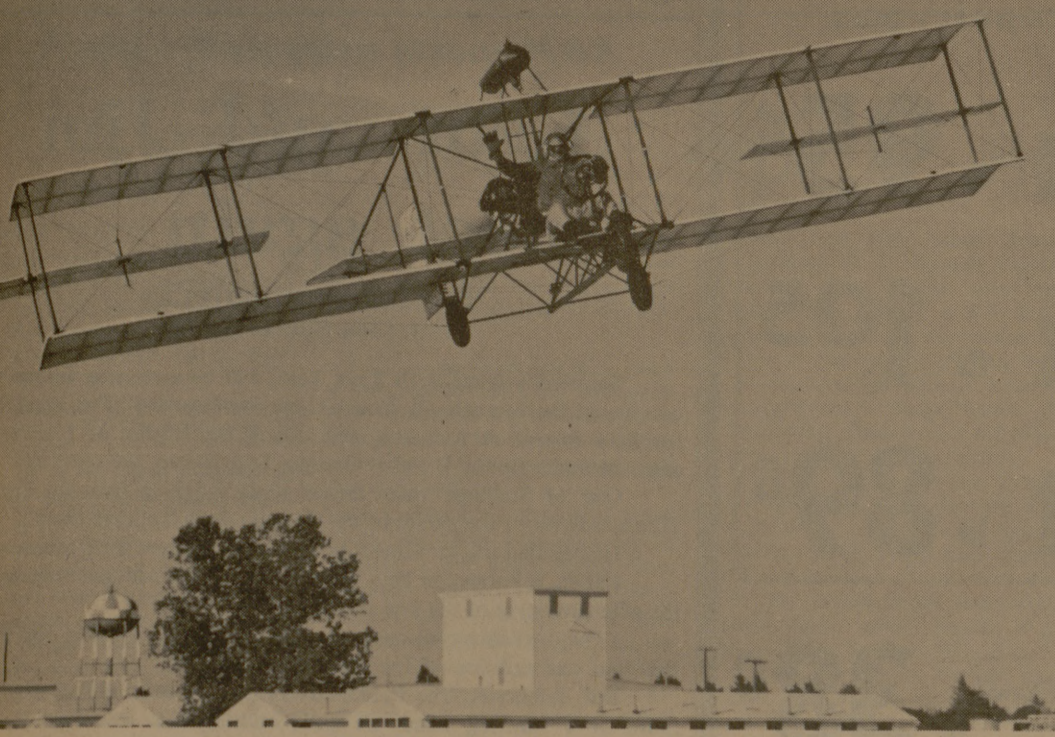

Spidery in appearance with lots of sky showing through where the fuselage ought to be, the sight out of five decades past seats pilot John Pruett out in the airstream on a couple of strips of wood in front of the highly-cambered biwing.

The second Pruett-built pusher has the engine behind the wings. The scimitar-like propeller is opposite the point where it is usually found.

Sitting amidst bracing wires and the wood, fabric and metal construction, Pruett is zipped around the sky at a blazing speed of 50 mph, "when I let it out."

At normal speed, the kite-like aircraft of the Texas A&M University employe seems to hang motionless in the air.

"Forty years ago," an observer remarked, "somebody probably ran out when a plane like that flew by and said 'Look at that crazy fool, he's going to kill himself.'"

Today, with supersonic transports, highspeed jet aircraft, sleek private planes and space travel a fact of life, someone probably looked up from the barbecue rotisserie in his backyard, glimpsed the sight straight out of history and remarked, "Look at that crazy fool. He's going to kill himself."

Pruett, Texas Forest Service pilot with 12,000 hours commercial flying time behind him, is used to attention his unique craft draws.

"Often when I fly over a house, someone rushes indoors," he remarked. "I usually circle by again, so the others coming out won't think the person was seeing things."

A SIGHT FROM THE PAST, a replica of a 1912 Curtiss pusher, is piloted by John Pruett of A&M at the Research Annex.

Seven straight for Band

Taking a deep breath, the Aggie Band plunges Saturday into an unprecedented seven straight weekends of football appearances.

The Texas Tech game Saturday night at Kyle Field and A&M's final six games will be its longest string of performances since before Lt. Col. E. V. Adams became director in 1946.

Idle the last two weeks while the Aggie football team was on road trips to Columbus, Ohio, and Ann Arbor, Mich., the band will log nine games during the 1970 season, including the Wichita State and LSU games.

New Music and the Aggie Band's salute to Aggie Sweetheart Sue Binford will highlight the A&M-Tech game.

Formation of Miss Binford's name from goalline to goalline

will be set to a semi-popular musical selection Colonel Adams acquired at the Texas Bandmasters Association convention last summer in San Antonio.

It is a march based on "Lara's

Theme" (or "Somewhere My Love") from the MGM movie "Dr. Zhivago." The march-beat arrangement has a counter-melody patterned on Tchaikovsky's "1812 Overture."

CS Kiwanis install officers

The Kiwanis Club of College Station Tuesday afternoon installed officers for the coming year.

Cecil McKee, lieutenant governor for Kiwanis District 9, was present to conduct installation ceremonies.

In honor of National Newspaper Week, representatives of The Battalion, The Daily Eagle and The Pictorial Press were guests at the noon luncheon.

Officers installed are Walter Manning, associate professor in

the Accounting Department, immediate past president; J. Harvey Caddess, associate professor in the Mechanical Engineering Department, president; Walter H. Parsons Jr., Physical Plant director, president-elect; Gary T. Lane, assistant professor in the Animal Sciences Department, vice president.

O. B. Haugen, Physical Plant supervisor; Raymond C. Jones; and A. C. Magee were installed as new members of the club's board of directors.

BATTALION CLASSIFIED

WANT AD RATES
One day . . . . . 5¢ per word
4¢ per word each additional day
Minimum charge—75¢
Classified Display
$1.00 per column inch each insertion
DEADLINE
4 p.m. day before publication

FOR RENT
Unfurnished one bedroom duplexes. $60.00 monthly. 823-9988. 221fn
Two bedroom furnished and unfurnished apartments. $105 to $115. Central air and hot water. Married couples only. 846-3408. University Acres. 131fn

RENT A HOME
TRINITY GARDEN DUPLEXES
• 2 Bedrooms
• 1 1/2 Baths
• Central Heat & Air
• Fully Carpeted & Draped
• All Electric Kitchens
• Attached Garage with Washer and Dryer Connections
• Privately Fenced Back Yard
• 1 Block from Elementary School
• 3 Blocks from Proposed High School (Fall '71)
For Rental Information
846-3988 91fn

8 M projector and films for rent—Aggie Den (next to Loupot's). 135fn