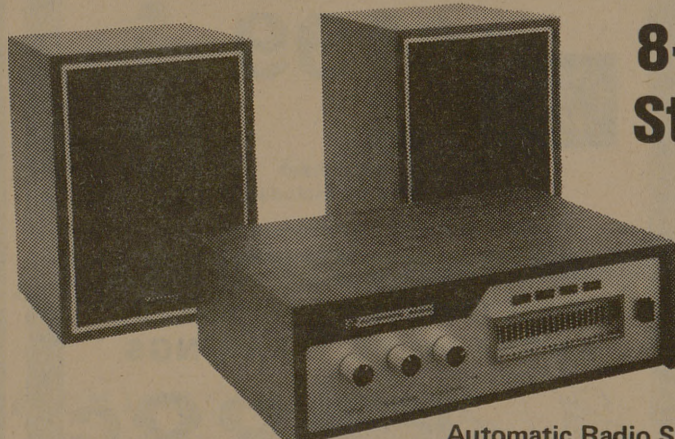

8-Track Stereo Tape Player

Back lighted channel indicators show the number of the album being played. The albums change automatically or may be switched with a manual selector button. The stereo tape player's reliable, solid state circuitry operates on 110 115V AC 60 Hz home current. Matched speakers are supplied with the unit.

Only **99⁹⁵**

Automatic Radio SHG-1010