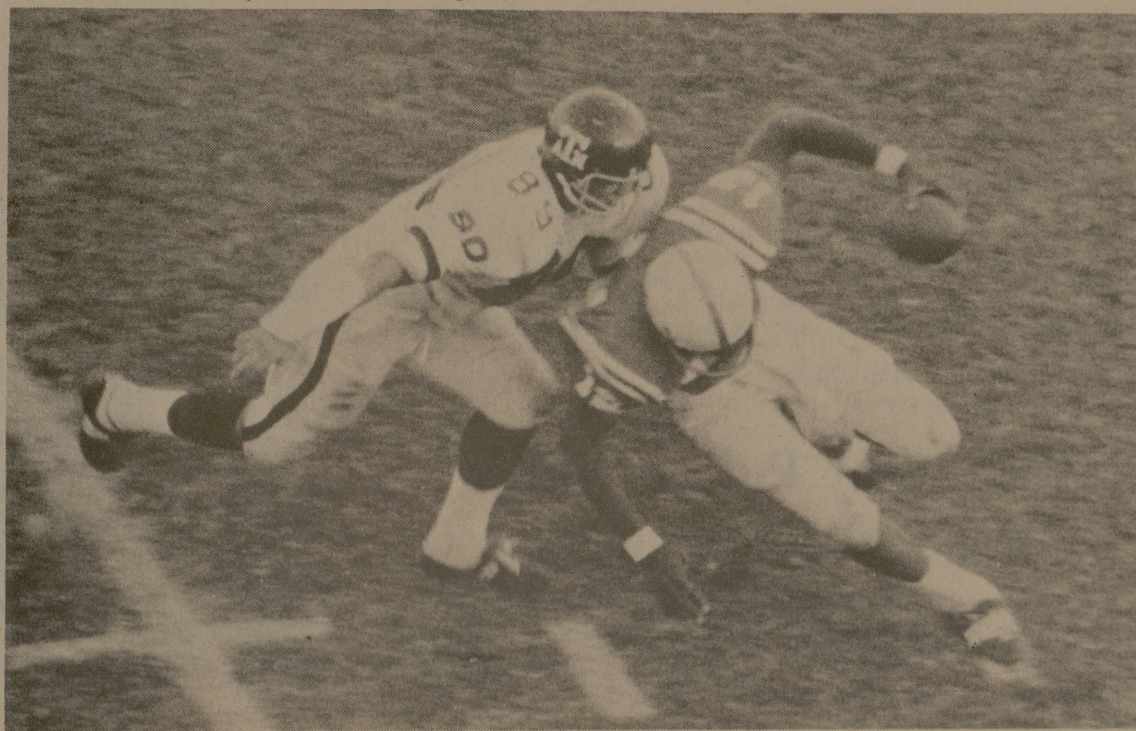

## In Demand!

Chevron Weave Sleeveless Dacron Polyester knit with long tunic top, tab belted to the side, and straight leg pants.

Wonderfully machine washable! Navy, red & white. Sizes 8 to 16.

WE SELL TRAVEL, TOO!  
Call 823-0961

## FROM THE PRESSBOX

by Richard Campbell

I knew Mike DeNiro. Yes, I knew Mike DeNiro. Not the ordinary, backslapping way but in a way that is far more accurate. I knew what he stood for and how he stood for it.

This slump-shouldered football jock was in one of my classes when I was a junior, and more often than not his seat in class was empty as the semester wore on. This was okay, though, because he was a freshman football star and everyone expected them to have a hard time making classes during (Continued on Page 5)

AT HIS BEST

Mike DeNiro administers a coup-de-grace to Rice quarterback Stahle Vincent. Opposing quarterbacks often had a itching feeling in their backside due to some blind-side hitting—a DeNiro speciality. (Photo by Pat Harris)