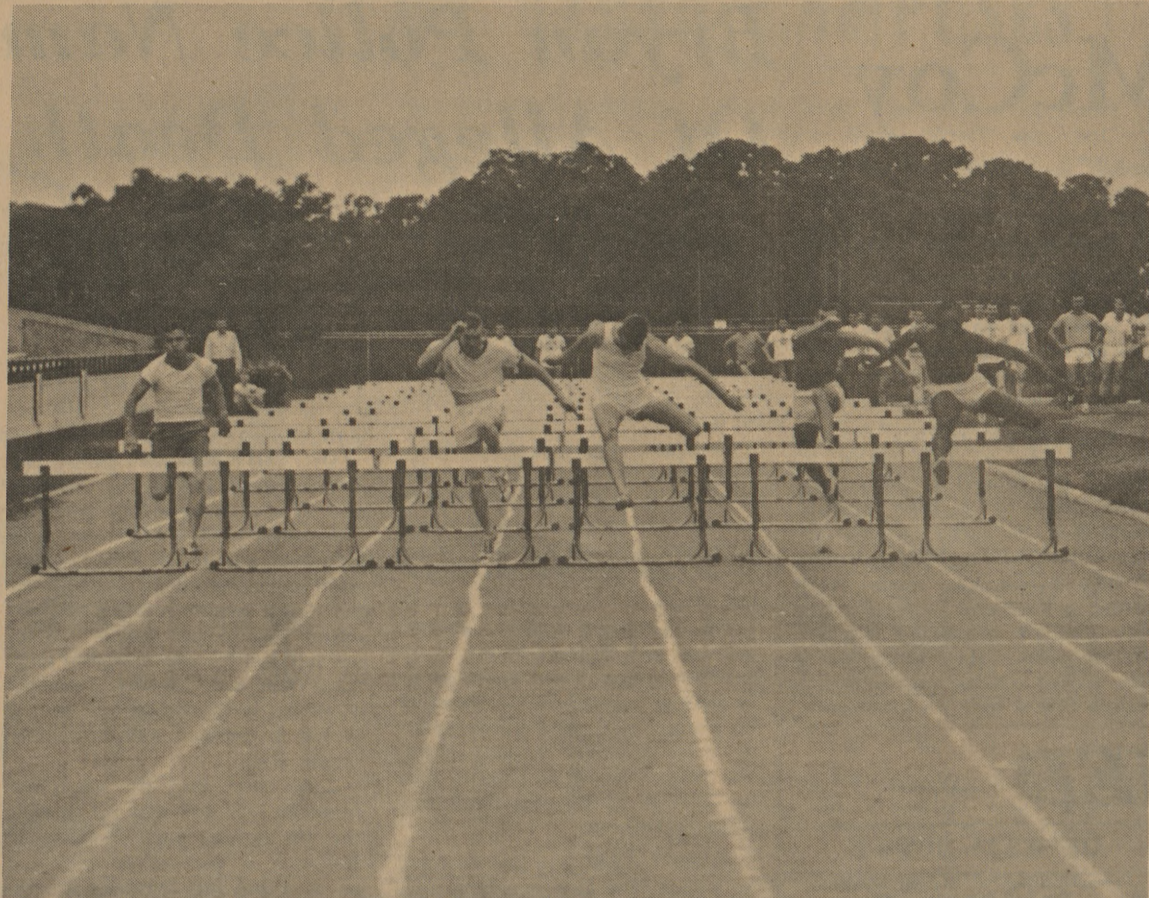

Intramural Roundup

Ag Nine Hosts Longhorns In Season Finale

The final series of the Southwest Conference baseball race was scheduled to begin this afternoon on Kyle Field with the Aggies hosting Texas.

The first game of this afternoon's doubleheader was set to begin at 1:30 with the second game to follow immediately. The Aggies were to pitch Dave Benesh against James Street in the first game and come back with Doug Rau against Burt Hooten in the nightcap.

If rain forced cancellation of the series this weekend the games would be rescheduled for Monday and Tuesday provided the Longhorns had not already made the trip to College Station.

Coach Tom Chandler has named freshman Charles Kelley to pitch for A&M in Saturday's single game against the Steers' Larry Hardy.

It has been a disappointing season for the Aggies as they limped to a 6-7 SWC and 15-9 season mark going into this weekend's action.

Texas has already clinched the SWC championship with a 13-1 record and are 24-3 for the year to rank second in the nation behind the University of Southern California.

NEAR THE FINISH

Marvin Taylor (lane one) takes a slight lead over Henry Osterman (lane three) in the Intramural track meet. Taylor clocked 14.3 in the 120-yard low hurdles to win the event.

A-2 accumulated 31 points to edge out second-place E-2 for first place in Class A of the Intramural track meet. Squadron 9 placed third with 15 points.

Squadron 14's fish team edged A-2 38-36. Squadron 14 won as a result of a strong field event team that earned second in high jump, shot put, and broad jump and third place in the high jump and shot put.

Class C turned into a three-way race but the Davis-Gary team won with 22 points over Law Hall which took 19 and Moses Hall which had 18.

All relays were scored 12 points for first and then 8, 6, 4, 2 down to fifth place. The individual events were scored 6, 4, 3, 2, and 1.

James Watkins took first place in the 440-yard run in Class B with a 53.9 clocking for A-2. Another A-2 runner, Robert Picard, won the 100-yard dash in 10.3. Squadron 14's James Haynie took the 880 yard run in 2:07.1

A pair of A-2 participants, Lee McFadden and Charles Herder, took the Class A and C 120-yard low hurdles and 440-yard run respectively. McFadden turned in a 15.2 in the hurdles while

Herder had a 54.2 in the 440. Bill Magee of E-2 won the 100-yard dash in 10.2 while Ronnie Rankin of Law Hall took the 880-yard run in 2:11.7.

In Class B relay competition F-1 took the 400-yard event in

47.6 and then came back to take the 880-yard relay in 1:39.5. E-2 and A-2 split the two events in Class A and C. E-2 won the 440-yard relay in 46.1 while A-2 took the 880-yard event in 1:36.4.

Call 822-1441
Allow 20 Minutes
Carry Out or Eat-In

THE PIZZA HUT
2610 Texas Ave.

ATTENTION! Graduate Students
Call 823-0939 For
Prices On Thesis Reproduction
ZEROX or MULTILITH

Engineering and Office Supply Corp.
402 West 25th
Bryan, Texas

Aggies Vie Saturday In FW Track Meet

Curtis Mills, the phenomenal Aggie sophomore, will lead the A&M track team Saturday as it invades Farrington Stadium in Fort Worth for a quadrangular meet with host Texas Christian, Arkansas and Rice.

Mills logged a 46.2 last weekend in his 440-yard dash specialty, which broke the meet record at the Drake Relays in Des Moines, Iowa.

Rockie Woods, a sprinter deluxe, who has run 9.4 in the 100-yard dash several times this year, is expected to finish high in his event. He will also anchor the Aggie 440 relay unit.

This meet is expected to be a good warmup to the Southwest Conference Meet which begins Friday and Saturday, May 9 and 10 in Waco.