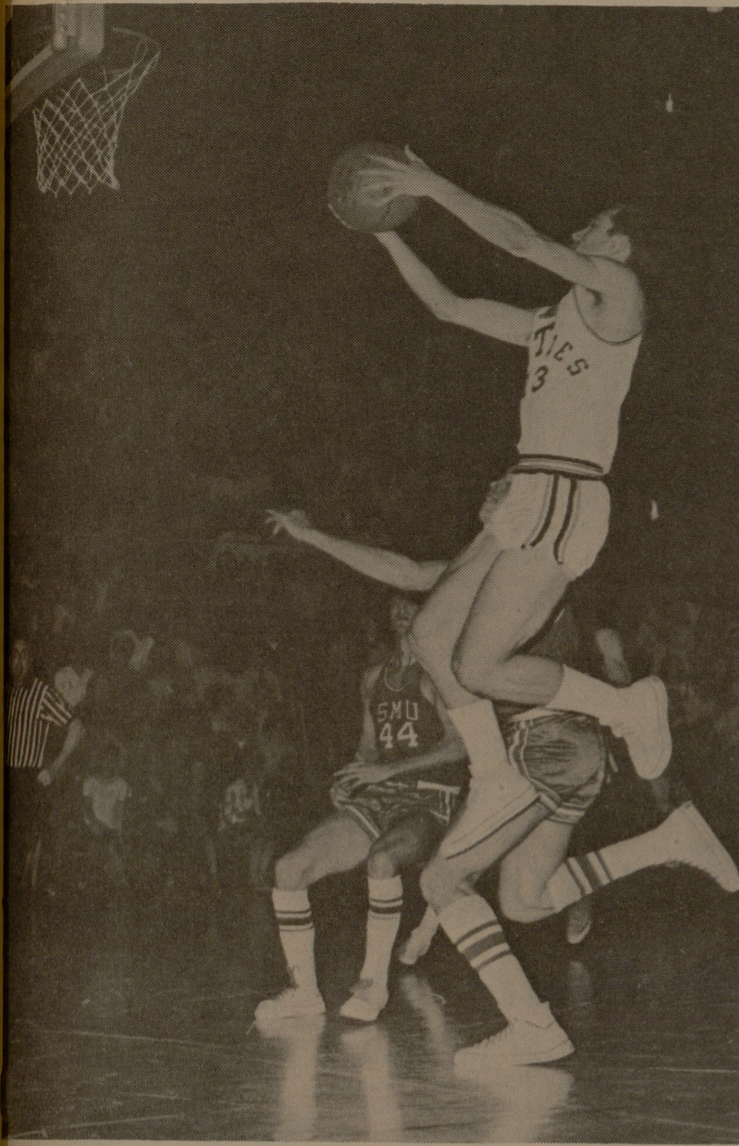

SWC Champion Aggies Tangle With Trinity Saturday

By JOHN PLATZER

The Aggies take the first step on a long road which could eventually lead to Manhattan, Kansas, tomorrow night at 9 in Fort Worth's Daniel-Meyer Coliseum as they tangle with the Trinity Tigers.

The Aggies got to the game by virtue of their Southwest Conference championship while Trinity was invited as an independent after winning the Southland Conference and being ranked fifth among the nation's small colleges.

Trinity is described by Aggie head coach Shelby Metcalf as being a real "tough team" with great speed, quickness and jumping prowess.

"We will have to play one of our very best games of the year to have a chance of beating Trinity," Coach Metcalf said.

The Trinity head coach, Bob Polk, is equally generous in his praise of the Aggies.

"They're the strongest team we've played all year and they're certainly the biggest. We know they're gonna knock us around," Polk said. "We just hope we can give them a good game."

The Tigers, who posted a 19-4 record during the regular season, are led by All-American forward Larry Jeffries. Jeffries is one of the most proficient scorers in the history of college basketball in the state of Texas. In his last outing, the 6-3 forward pumped in 40 points.

Playing the other forward for Trinity is Tom Fisher (6-3) while Bill Stokes (6-2) and John Lynch (6-1) man the guard spots. The

club's top rebounder has been center Jim Bowles (6-9). The top reserve for the Tigers from San Antonio thus far this season has been Bill Summers.

Coach Metcalf is expected to counter with a starting lineup of Billy Bob Barnett (6-5), Sonny Benefield (6-1), Ronnie Peret (6-9) Mike Heitmann (6-4), and Steve Niles (7-0).

Niles, a San Antonio Lee product, has formed an impressive trio of sophomores for the Aggies with reserves Bill Cooksey (6-2) and Chuck Smith (6-4). Other top A&M reserves are senior Harry Bostic (6-6) and Bill Brown (6-1).

An All-SWC first team selection, Barnett has paced the Aggies in both season and conference scoring. The Brenham cager is averaging 17.7 in SWC action and 17.6 for the year. Barnett is also the team's number two rebounder with 8.7 for the season and 8.5 in conference.

Peret, who was named the SWC's most valuable player by the Associated Press, carries a 16.3 season and 16.8 SWC scoring mark. The big Plainview center leads the club in rebound-

ing with a 9.8 average in season and 10.1 in SWC.

Heitmann, who along with Cooksey forms A&M's Houston Sam Houston duo, was named to the All-SWC second team. Heitmann has scored at a 14.5 clip during the full season and at a 16.2 rate for SWC games.

The Aggies ballhandler and

playmaker this season has been Benefield. The Sweeney sharpshooter has hit at an 11 points per game clip during the season and carried a 9.5 SWC average. Niles rounds out the top five with 5.8 and 5.2 scoring averages and rebounding marks of 6.0 and 5.5.

As a team the Aggies continue