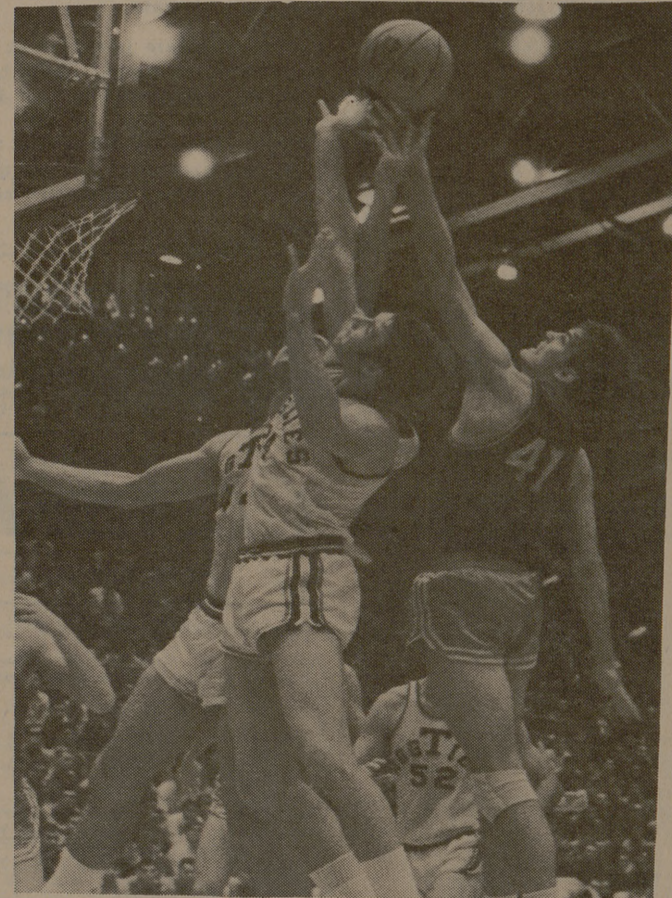

GET IT, AGS!
Billy Bob Barnett (24) and Ronnie Peret (44) go high to Contest Texas' Kurt Papp (41) for a rebound in the Aggies' sweet 70-69 victory over the Longhorns before a packed house Tuesday night. The Ags travel to Houston to play Rice Saturday at 8 p. m.

Intramural Volleyball Begins

In intramural action, Class B volleyball started Tuesday and the regular schedule will continue through Thursday, Feb. 20. The results for the games thus far are: G-1 over Squadron 3, B-1 over D-2, A-2 over E-1, C-2 over the Maroon Band, F-2 over Sqd. 4, E-1 over Sqd. 5, Sqd. 2 over Sqd. 7, White Band over C-1, Sqd. 12 over A-1, A-2 over G-2,

B-1 over Sqd. 10, D-1 over Sqd. 9, and Sqd. 8 over H-2. This year's competition in intramural golf will count for points in both Class A and C. If a player is not playing for a dorm or unit, he may sign up before Wednesday at noon, Feb. 19. All players must have a partner. For further details, call the intramural office in DeWare Field House.

Have your day in the butcher's market. Then check with the man from LTV Aerospace.