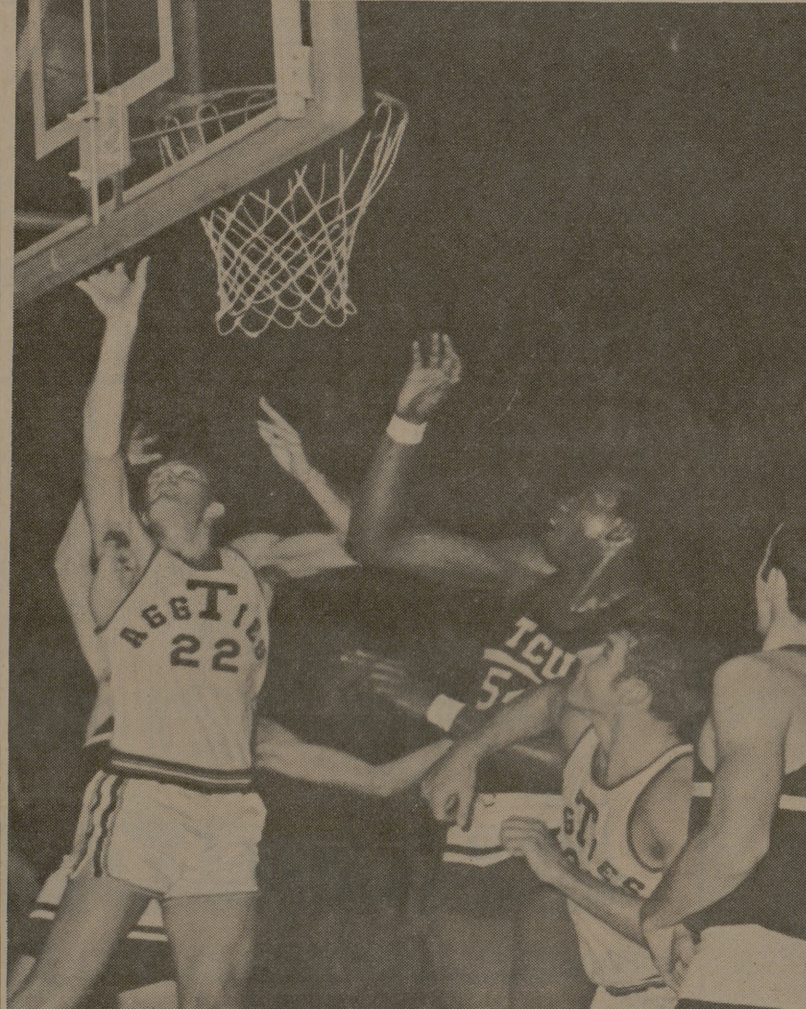

Ag Tracksters To Run In Astrodome

Coaches Charles Thomas and Ted Nelson will take 18 members of the Texas A&M track team to Houston Friday and Saturday to compete in the Astrodome Federation National Track and Field Relays.

The Aggies will be led by sophomore Curtis Mills, second in the 440-yard dash in the Southwest

Conference Meet as a freshman, and the mile relay team composed of Steve Bancroft, David Dolton, Mike Boyd, and Mills.

keep it for use in the annual Relays which are expected to become one of the nation's most prestigious winter events.

A BIG TWO
Every basket was a big one Saturday night in G. Rollie White as the Aggies came from behind to edge TCU, 72-71. Mike Heitmann (22) is shown getting two of the Aggies points as Billy Bob Barnett gets set to fight the Frogs' James Cash for a possible rebound. The next cage action for A&M is set for Tuesday night in Houston against the University of Houston Cougars. (Photo by Mike Wright)

Also going with the team to the meet are Rockie Woods who has a 9.6 in the 100-yard dash, Jack Abbott (14.0 in the 120-yard high hurdles), Deward Strong (14.3 in the high hurdles), Larry McIntyre (15.7" in the pole vault), John Taylor (6'5" in the high jump) and Ronnie Lightfoot (57.7" in the shot put).

All eight Southwest Conference schools and the University of Houston and Texas Southern will enter teams in the Relays, Cleburne Price, meet director, has announced.

The big indoor attraction will have its running events on the largest oval ever put down under a roof. The 352-yard wooden oval is now under construction in Boston under contract with the Houston Sports Association which will

The addition of Olympic champions Willie Davenport and Bob Seagren has added special lustre to the invitational field.

Davenport and Seagren bring to 11 the number of Olympians whose entries have been received for the big indoor meet that will see more than 1,000 competitors in action over the two days.

Davenport won the Olympic Gold Medal at Mexico in the 110-yard high hurdles while Seagren took the top prize in the pole vault, after having set a world record of 17 feet 9 inches in the event earlier in the year in the U. S.

Seagren heads a contingent of seven top track men from the University of Southern California, a group that also includes Lennox Miller, the Mexico City Silver Medal winner in the 100-meters.

Other Olympians to compete here include Erv Hall of Villanova, a second place medal winner in the 110-yard hurdles; Ron Freeman of Arizona, a Bronze Medal winner in the 400 meters;

Pro Grid Eyes Focus On 10 Ag Seniors

Eyes of professional football scouts are keeping a close watch on at least 10 Texas Aggies as the pro draft draws closer.

Tackle Rolf Krueger, quarterback Edd Hargett, linebacker Bill Hobbs, split end-defensive back Tommy Maxwell and punter Steve O'Neal, all of whom played in post-season all-star games, likely will go high in the draft.

Wingback-split end Bob Long, fullback Wendell Housley, end-tackle Tom Buckman, place-kicker Charlie Riggs and defensive lineman George Resley also have been contacted by various pro teams.