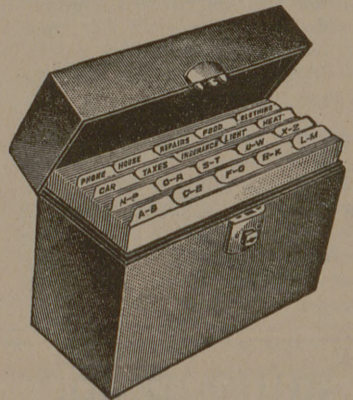

BIC PEN "Crystal" Medium Point Compare 19¢ **12^c**

File Box
Regular Size for Home or Office

Versa File No. 55 **$1.27**
COMPARE $2.00

Mohawk
WIRE BOUND COLLEGE NOTEBOOK
100 Sheets Compare 69¢ C1100 **39^c**

BALL PENS & STICK PENS
5 Each In Assorted Colors
No. 62474 Compare 99¢ **59^c**
10 Pens

STEREO ALBUMS
LATEST ALBUMS BY ALL YOUR FAVORITE ARTISTS
2.77
Compare $4.95

PANASONIC
AM PORTABLE RADIO
Model R-1038
$6.87
Compare $9.95

CONTOUR PILLOWS
Large Size In Prints & Solids
Compare $5.95 **$4.27**

Men's **GYM SOCKS**
White - Size 10-13
No. 580 Compare 89¢ **53^c**

AREA RUG
• 27 x 48, 50% Nylon - 50% Dacron
• Assorted Colors
No. 951 Compare $4.00 **$2.47**

THROW RUGS
24 x 36, Machine Washable
Blue, Beige, Orange, White
No. 2020 Compare $5.95 **$3.27**