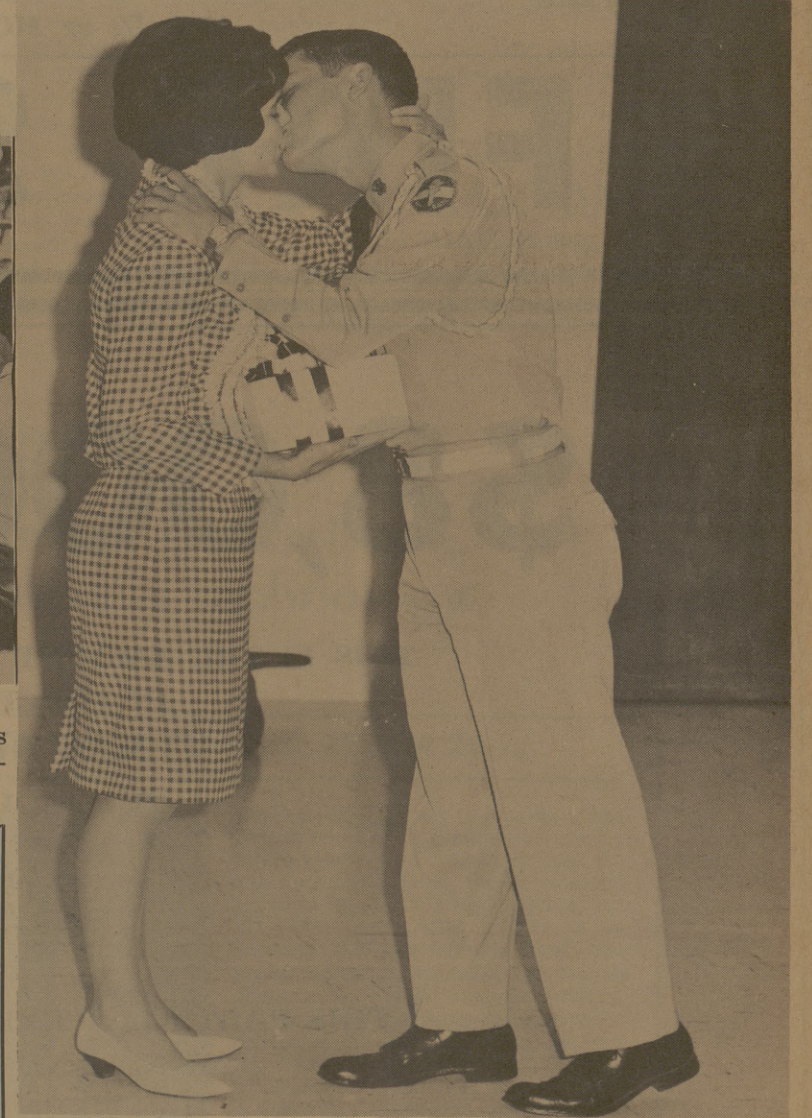

A GIFT AND A KISS

John Rodgers, MSC Council president, presents Cheri with a gift from the MSC, and then provides a token of personal appreciation.