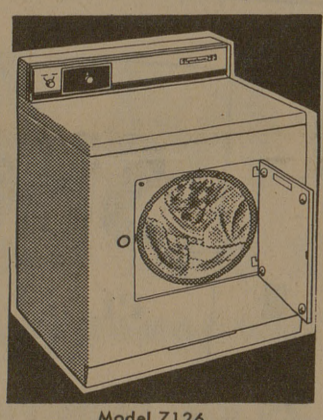

\$128

- Family size; easy one-dial control
- Big non-clog pump; 4-vane agitator
- All-steel cabinet; lifetime finish
- Powerful motor; services from front

BIG 15-LB. CAPACITY SIGNATURE WASHER

\$148

- Washes up to 50% more per load
- 3 separate cycles, even a soak cycle
- Easy one-dial control; huge agitator
- Safety spin lid; reserve power motor

15-LB. WASHER SAVES WATER, SAVES SOAP!

\$178

- Water saver control for small loads
- Wash 'n wear cool-down extract cycle
- 5 water temperatures; safety spin lid
- Full-time recirculating lint filter

LOW-PRICED ELECTRIC DRYER