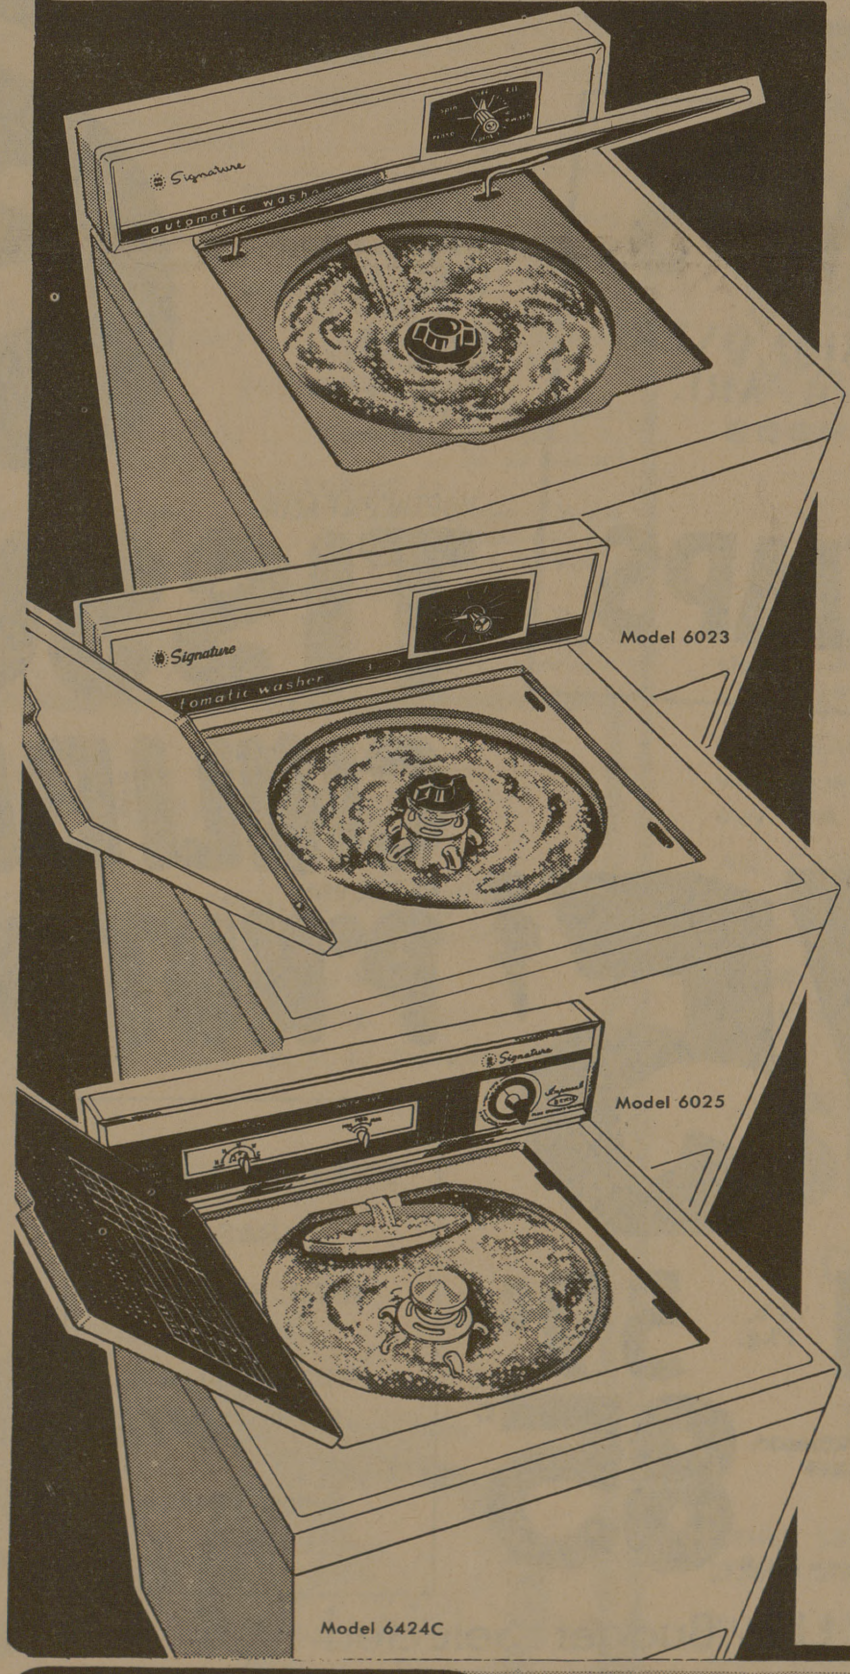

PICK YOUR PRICE

WARDS HAS A SIGNATURE WASHER AND DRYER TO FIT EVERY BUDGET, EVERY NEED!

SIGNATURE ECONOMY AUTOMATIC WASHER

$128

- Family size; easy one-dial control
- Big non-clog pump; 4-vane agitator
- All-steel cabinet; lifetime finish
- Powerful motor; services from front

BIG 15-LB. CAPACITY SIGNATURE WASHER

$148

- Washes up to 50% more per load
- 3 separate cycles, even a soak cycle
- Easy one-dial control; huge agitator
- Safety spin lid; reserve power motor

15-LB. WASHER SAVES WATER, SAVES SOAP!

$178

- Water saver control for small loads
- Wash 'n wear cool-down extract cycle
- 5 water temperatures; safety spin lid
- Full-time recirculating lint filter

LOW-PRICED ELECTRIC DRYER

EFFICIENT PERFORMER

$79

- Family size
- 5-way venting
- Big lint filter
- Safety door
- Rugged motor

AUTOMATIC ELECTRIC DRYER

2-POSITION HEAT CONTROL

$99

- Heat-fluff dry
- Automatic cool
- 5-way venting
- Safety door
- Big lint filter

DELUXE AUTOMATIC ELECTRIC

6 SETTINGS, 4-WAY DRY

$118

- 6-way drying
- No-tumble dry
- Automatic cool
- Two-cycle timer
- Ozone lamp

CALL WARDS 822-1385
for more information.

SATISFACTION GUARANTEED
or your money back—Wards policy since 1872.

WE SERVICE WHAT WE SELL
Prompt, low-cost service by experts as near as your phone.

FREE EXTRAS

- Free delivery
- Free normal installation
- Free home demonstration

400 West 25th. — Open Monday and Thursday Night Until 8:30 — Free Parking