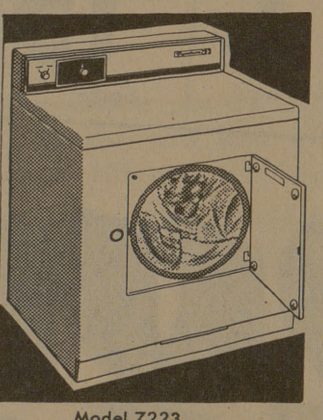

\$128

- Family size; easy one-dial control
- Big non-clog pump; 4-vane agitator
- All-steel cabinet; lifetime finish
- Powerful motor; services from front

BIG 15-LB. CAPACITY SIGNATURE WASHER

\$148

- Washes up to 50% more per load
- 3 separate cycles, even a soak cycle
- Easy one-dial control; huge agitator
- Safety spin lid; reserve power motor

15-LB. WASHER SAVES WATER, SAVES SOAP!

\$178

- Water saver control for small loads
- Wash 'n wear cool-down extract cycle
- 5 water temperatures; safety spin lid
- Full-time recirculating lint filter

LOW-PRICED ELECTRIC DRYER

EFFICIENT PERFORMER

\$79

- Family size
- 5-way venting
- Big lint filter
- Safety door
- Rugged motor

AUTOMATIC ELECTRIC DRYER

2-POSITION HEAT CONTROL

\$99

- Heat-fluff dry
- Automatic cool
- 5-way venting
- Safety door
- Big lint filter

DELUXE AUTOMATIC ELECTRIC

6 SETTINGS, 4-WAY DRY

\$118

- 6-way drying
- No-tumble dry
- Automatic cool
- Two-cycle timer
- Ozone lamp

CALL WARDS 822-1385
for more information.

SATISFACTION GUARANTEED
or your money back—Wards policy since 1872.