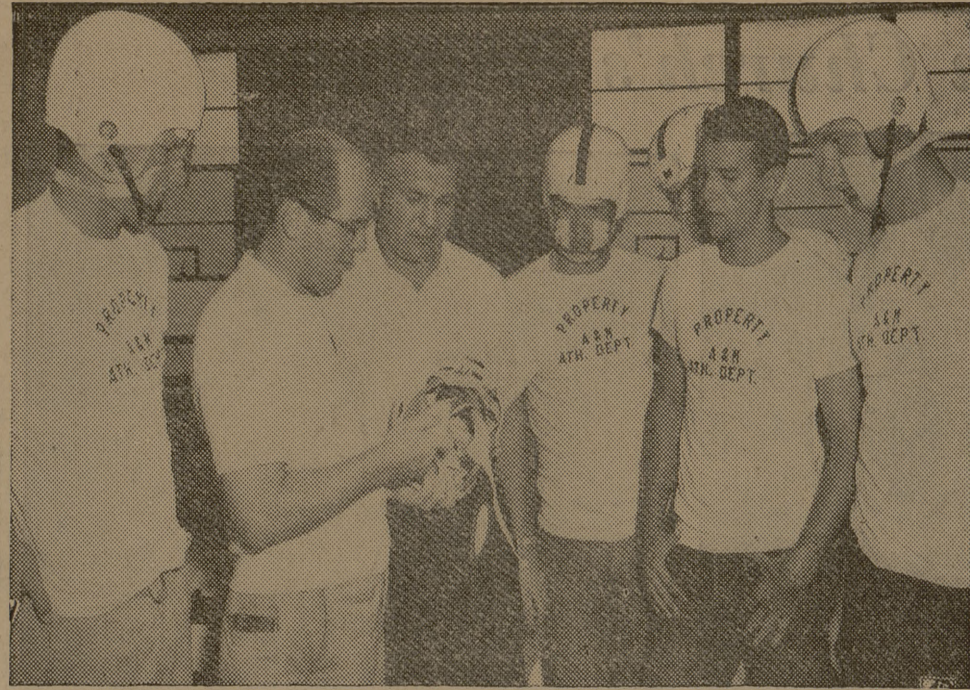

SWC Ramblings

Left Halfback Glenn Lippman began his first day at calling signals yesterday for the A&M football team . . . it's a plan which is set to relieve some of the pressure from the quarterback . . . the Cadet gridsters continued to work their top defensive unit against the single wing attack, the chief offensive weapon of the Aggies first foe UCLA . . .

OPENING SAT. 1 P.M.

STARRING KATHRYN GRAYSON MARIO LANZA DAVID NIVEN

PREVUE SAT.—10:30 P.M. Sunday and Monday

COMING—SEPT. 14TH

Friday Night Prev.—11 P.M. SKY-SHATTERING STORY OF MARINE AIR-DEVILS!

JOHN WAYNE ROBERT RYAN

STARTING—SEPT. 14TH WEEKS RUN

Head Trainer Bill Dayton shows Head Football Coach Ray George and End Charley Hodge, Fullback Bob Smith, Center Hugh Meyer, Halfback Augie Saxe, and Tackle Jack Little the new plastic mask which all members of the A&M grid team may wear. Purpose of the masks: reduction of cuts, head injuries, facial bruises, and concussions.

Downed Kosse 52-0

Tigers Meet Madisonville

Coach Othel Chafin's A&M Consolidated gridsters travel to Madisonville Friday, where they will try to remain the favorites in the newly constructed 7-team district. Last Friday, the Tigers thoroughly whitewashed a Kosse eleven, 52-0. Halfback Jerry Leighton starred for the winners, scoring three touchdowns.

Halfback William Arnold scored two while Dave Bonnen, Gayle Klipple, and George Johnston each scored one. Johnston also successfully converted four of eight point-after-touchdown boots.

Anderson—Quarterback Quarterbacking the Maroon and White is 120-pound soph Freddie Anderson. The starting line-up will include ends Johnston, 135 and Dave Bonnen, 135; tackles Dan Williams, 155, and Thomas Wade, 130; guards Jimmy Bond, 140, and Don Royder, 125. Center Pinkney Cooner will weigh in at 150, while Klipple hits the scales at 135, Leighton at 149 and Arnold, 135.

The first two hits of the year at the Polo Grounds for the Phils' Andy Seminick were home runs. Both were off Jim Hearn.

More Players Will Use Plastic Masks

More A&M football players are beginning to wear the plastic mask as scrimmages get tougher. Issued to the team at the start of the season, the plastic masks were a "voluntary choice" of the individual players as to whether or not they would wear. Now, twenty players as well as All-American Bob Smith will wear the mask.

"Many head injuries happen as the result of a player ducking his head," Dayton says. "We believe that by the use of this face gear, we can eliminate head-ducking, and our players will see where they are going. When they watch their opponents, they are able, by reflexive action, to keep their heads out of the way."

The mask is patterned after the leather-steel mask which Smith wore to protect his nose, broken during last year's Baylor game.

eight yards per carry against Arkansas, then two weeks later set a national record for rushing against a major opponent when he gained 297 yards in 29 carries against Southern Methodist. Smith's performance convinced the A&M coaches that a player can still turn in a top performance with a broken nose when properly protected. The new masks are cooler and also offer better vision.

Tune in BOGART BACALL "BOLD VENTURE" EVERY MONDAY KORA 8:30 P.M. AMERICAN LAUNDRY & DRY CLEANERS

TODAY thru SATURDAY FIRST RUN 1:40 - 3:45 - 5:50 - 7:55 - 10:00

NEWS - CARTOON PREVUE FRIDAY 11 P.M. FIRST RUN Sunday thru Wednesday

"Frogmen" NEWS - CARTOON

PREVUE SATURDAY 11 P.M. FIRST RUN THURS. thru SAT.

"Little Big Horn" NEWS - CARTOON