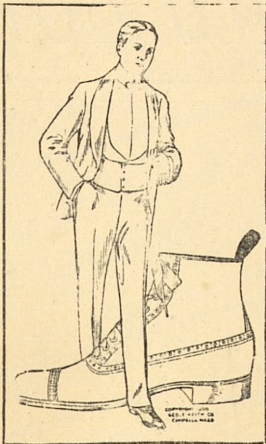

PARKS & WALDROP

THE COLLEGE HEADQUARTERS

They carry the largest and most complete stock of Men's Furnishings, Shoes, Hats and Military Goods in Central Texas.

SOLE AGENTS FOR
THE CELEBRATED

WALKOVER
\$3.50 SHOE